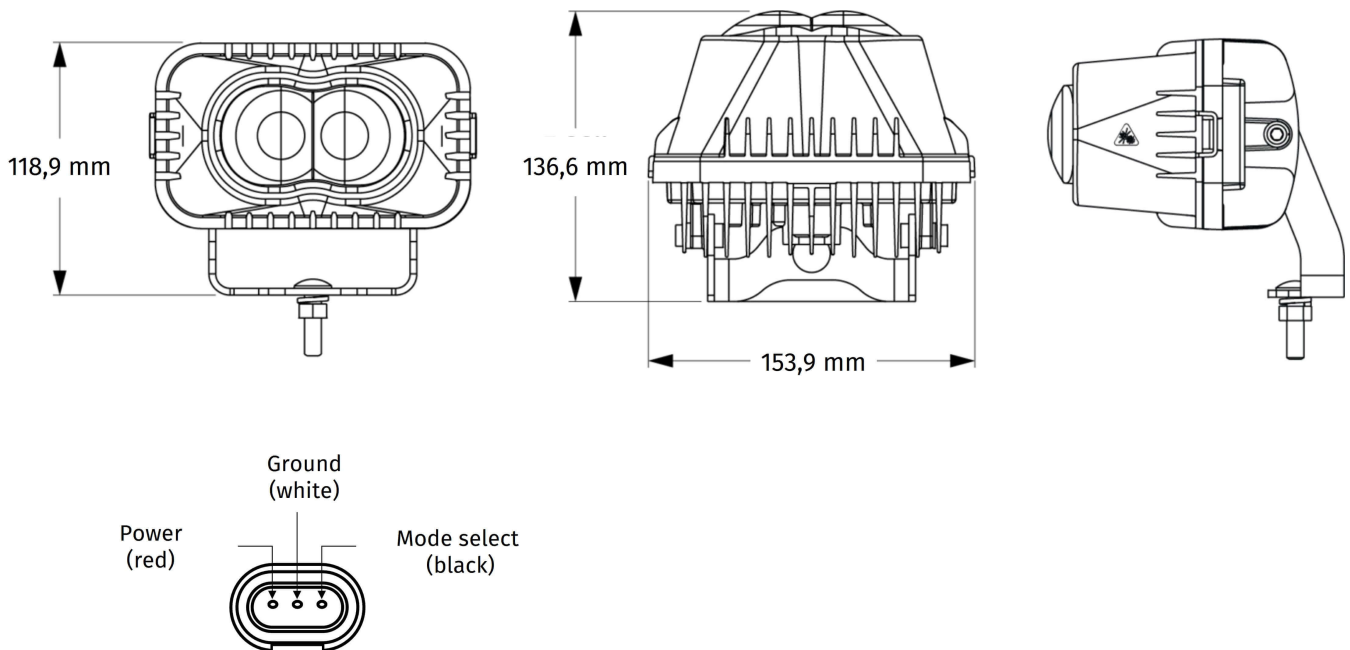

Part no. WL-2292-56551

12-72 V, exclamation mark (blue/blue)

Specifications

Voltage range (V), nominal	12-72
Voltage range (V), functional	10-90
Power consumption (W)	43.2
Load capacity	
Temperature range (°C)	
Brightness	
Brightness (raw lm)	
Brightness (effective lm)	
Brightness (cd)	
Brightness (lx)	
Performance class	
Beam pattern/lens	
Beam angle [°]	
Colour Temperature (K)	
Others	
Ingress protection	IP67 & IP69K
Resistivity	

Part no. WL-2292-56551

Dimensions

Mounting

Mounting type	Universal mount
Installation dimensions/diameter [mm]	
Installation depth [mm]	
Connector	
Mating connector	PE 12110293
Reverse polarity protection	1
Black wire	Moduswahl
Red wire	Warnleuchte
White wire	Masse