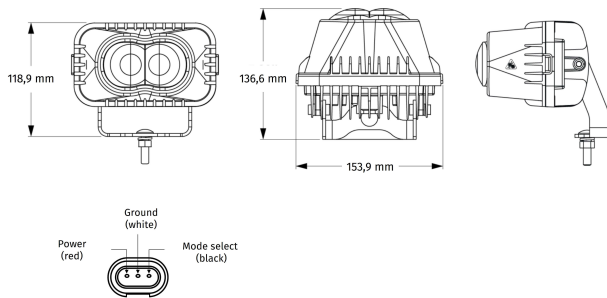

Part no. WL-2292-56551

12-72 V, exclamation mark (blue/blue)

Specifications

Voltage range (V), nominal	12-72
Voltage range (V), functional	10-90
Power consumption (W)	43.2
Load capacity	
Temperature range (°C)	
Brightness	
Brightness (raw lm)	
Brightness (effective lm)	
Brightness (cd)	
Brightness (lx)	
Performance class	
Beam pattern/lens	
Beam angle [°]	
Colour Temperature (K)	
Others	
Ingress protection	IP67 & IP69K
Resistivity	

Part no. WL-2292-56551

Dimensions

Mounting

Mounting type	Universal mount
Installation dimensions/diameter [mm]	
Installation depth [mm]	
Connector	
Mating connector	PE 12110293
Reverse polarity protection	1
Black wire	Moduswahl
Red wire	Warnleuchte
White wire	Masse