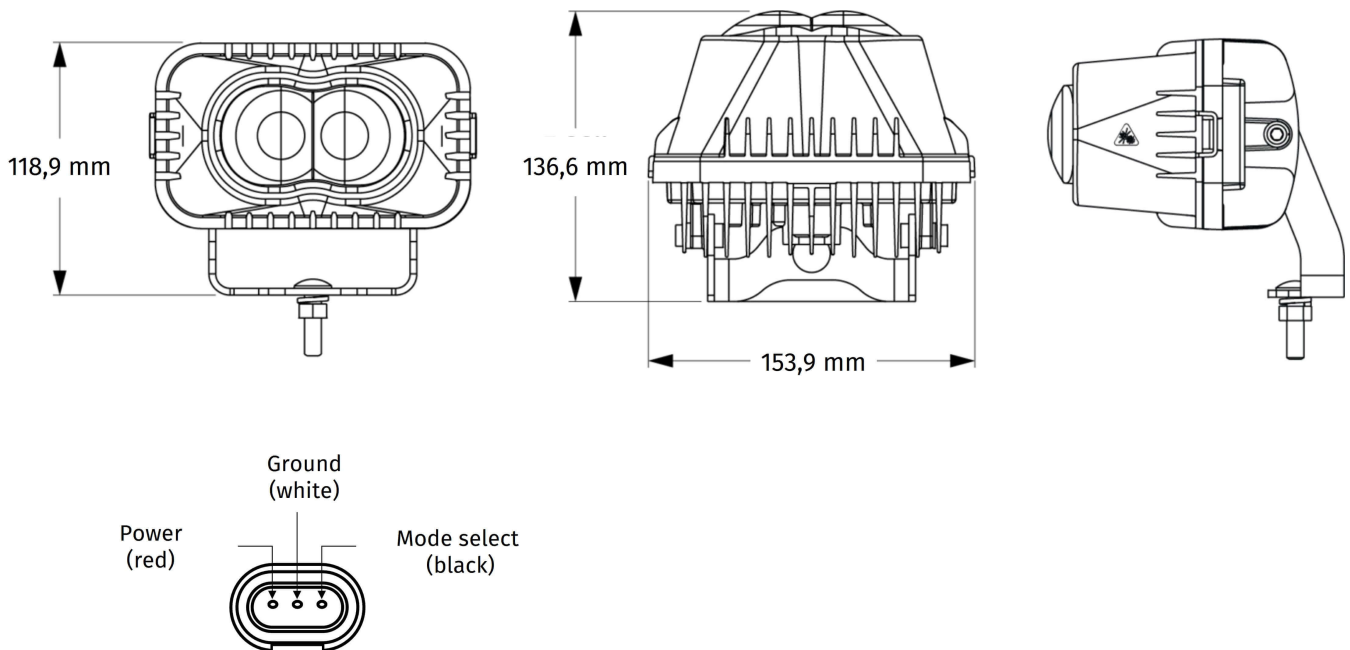

Part no. WL-2291-56551

12-72 V, No Trespass (red/white)

Specifications

Voltage range (V), nominal	12-72
Voltage range (V), functional	10-90
Power consumption (W)	43.2
Load capacity	
Temperature range (°C)	
Brightness	
Brightness (raw lm)	
Brightness (effective lm)	
Brightness (cd)	
Brightness (lx)	
Performance class	
Beam pattern/lens	
Beam angle [°]	
Colour Temperature (K)	
Others	
Ingress protection	IP67 & IP69K
Resistivity	

Part no. WL-2291-56551

Dimensions

Mounting

Mounting type	Universal mount
Installation dimensions/diameter [mm]	
Installation depth [mm]	
Connector	
Mating connector	PE 12110293
Reverse polarity protection	1
Black wire	Moduswahl
Red wire	Warnleuchte
White wire	Masse

Part no. WL-2291-56551

Others

Material (Housing)	Aluminium
Material (Diffusing lens)	Acryl
Color (Housing)	Schwarz
Color (Mount)	Schwarz
Color (Diffusing lens)	Klar

Variants

WL-2103-56551	12-72 V, Gabelstapler (rot/blau)
WL-2169-56551	12-72 V, Ausrufezeichen (rot/rot)
WL-2291-56551	12-72 V, Betreten verboten (rot/weiß)
WL-2292-56551	12-72 V, Ausrufezeichen (blau/blau)