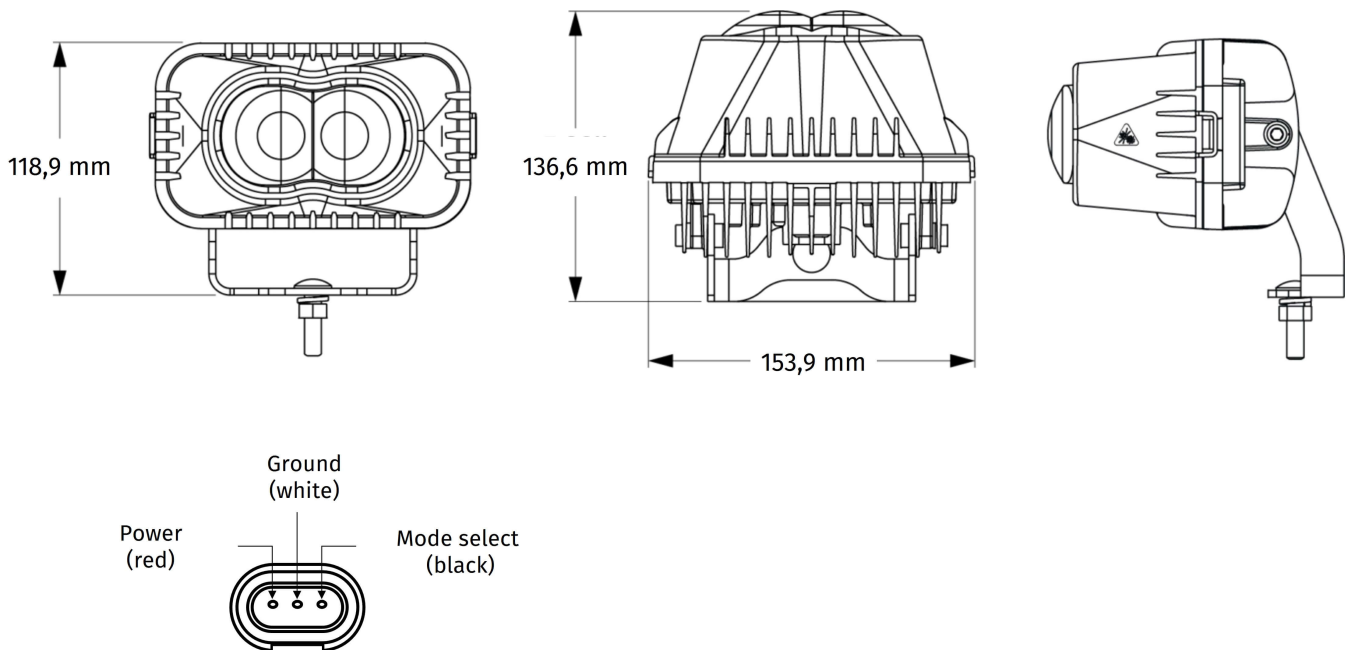

Part no. WL-2169-56551

12-72 V, exclamation mark (red/red)

Specifications

Voltage range (V), nominal	12-72
Voltage range (V), functional	10-80
Power consumption (W)	43,2
Load capacity	
Temperature range (°C)	
Brightness	
Brightness (raw lm)	
Brightness (effective lm)	
Brightness (cd)	
Brightness (lx)	
Performance class	
Beam pattern/lens	
Beam angle [°]	
Colour Temperature (K)	
Others	
Ingress protection	IP67
Resistivity	

Part no. WL-2169-56551

Dimensions

Mounting

Mounting type	Universalhalterung
Installation dimensions/diameter [mm]	
Installation depth [mm]	
Connector	
Mating connector	PE 12110293
Reverse polarity protection	1
Black wire	Moduswahl
Red wire	Warnleuchte
White wire	Masse

Part no. WL-2169-56551

Others

Material (Housing)	Aluminium
Material (Diffusing lens)	Acryl
Color (Housing)	Schwarz
Color (Mount)	Schwarz
Color (Diffusing lens)	Klar

Variants

WL-2103-56551	12-72 V, Gabelstapler (rot/blau)
WL-2169-56551	12-72 V, Ausrufezeichen (rot/rot)