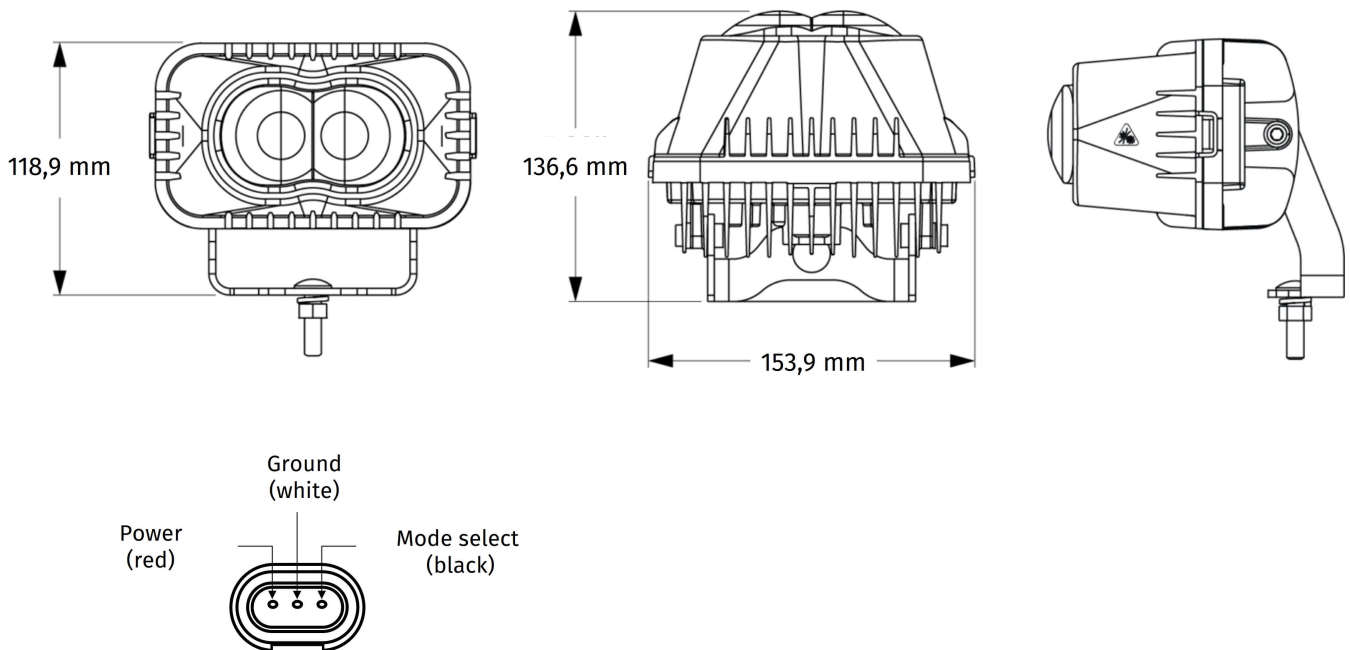

Part no. WL-2169-56551

12-72 V, exclamation mark (red/red)

Specifications

Voltage range (V), nominal	12-72
Voltage range (V), functional	10-80
Power consumption (W)	43,2
Load capacity	
Temperature range (°C)	
Brightness	
Brightness (raw lm)	
Brightness (effective lm)	
Brightness (cd)	
Brightness (lx)	
Performance class	
Beam pattern/lens	
Beam angle [°]	
Colour Temperature (K)	
Others	
Ingress protection	IP67
Resistivity	

Part no. WL-2169-56551

Dimensions

Mounting

Mounting type	Universal mount
Installation dimensions/diameter [mm]	
Installation depth [mm]	
Connector	
Mating connector	PE 12110293
Reverse polarity protection	1
Black wire	Moduswahl
Red wire	Warnleuchte
White wire	Masse