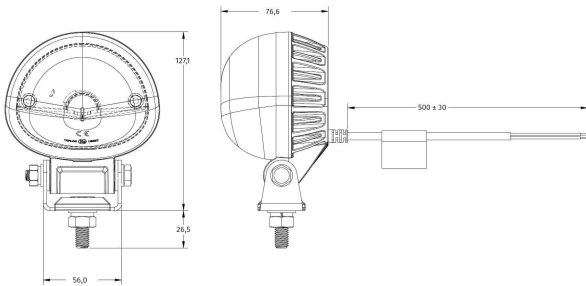

Part no. WL-2101-77551

12-72 V, blue arc

Specifications

Voltage range (V), nominal	12-72
Voltage range (V), functional	10-80
Power consumption (W)	12,24-13,08
Load capacity	
Temperature range (°C)	-40 bis 65
Brightness	
Brightness (raw lm)	
Brightness (effective lm)	
Brightness (cd)	
Brightness (lx)	
Performance class	
Beam pattern/lens	
Beam angle [°]	
Colour Temperature (K)	
Others	
Ingress protection	IP67 / IP69K
Resistivity	

Dimensions

Mounting

Mounting type	Universalhalterung, M10
Installation dimensions/diameter [mm]	
Installation depth [mm]	
Connector	
Mating connector	
Reverse polarity protection	1

Part no. WL-2101-77551