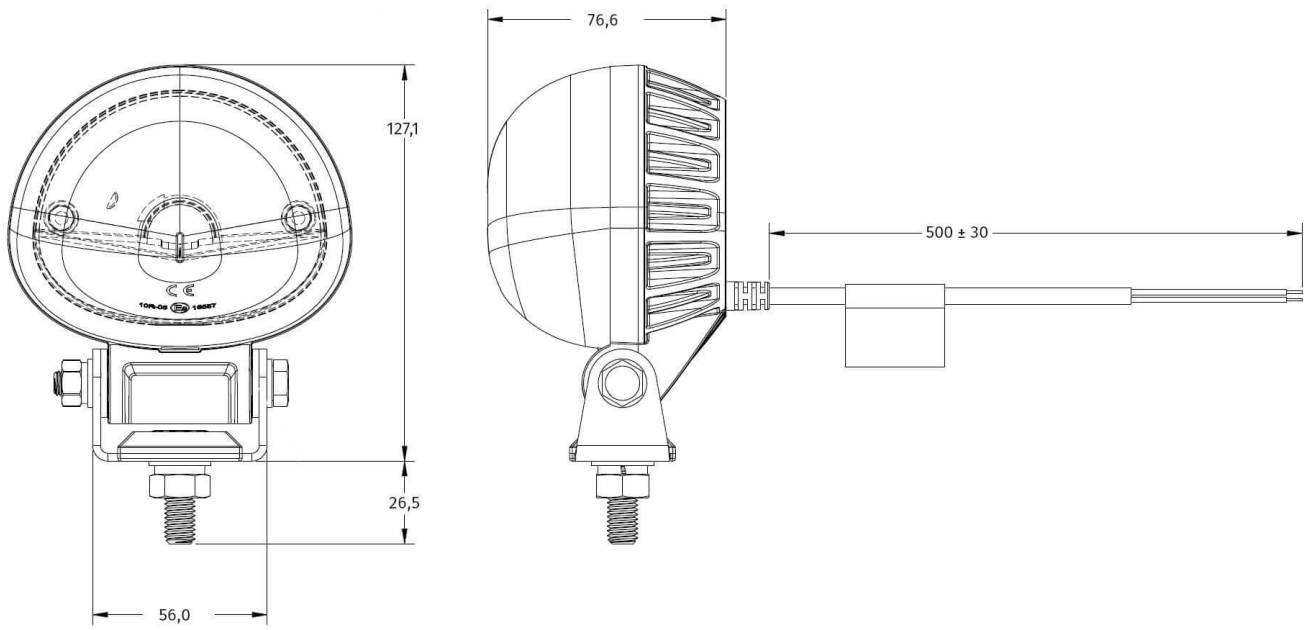

Part no. WL-2101-77551

12-72 V, blue arc

Specifications

Voltage range (V), nominal	12-72
Voltage range (V), functional	10-80
Power consumption (W)	12,24-13,08
Load capacity	
Temperature range (°C)	-40 bis 65
Brightness	
Brightness (raw lm)	
Brightness (effective lm)	
Brightness (cd)	
Brightness (lx)	
Performance class	
Beam pattern/lens	
Beam angle [°]	
Colour Temperature (K)	
Others	
Ingress protection	IP67 / IP69K
Resistivity	

Dimensions

Mounting

Mounting type	Universalhalterung, M10
Installation dimensions/diameter [mm]	
Installation depth [mm]	
Connector	
Mating connector	
Reverse polarity protection	1

Part no. WL-2101-77551