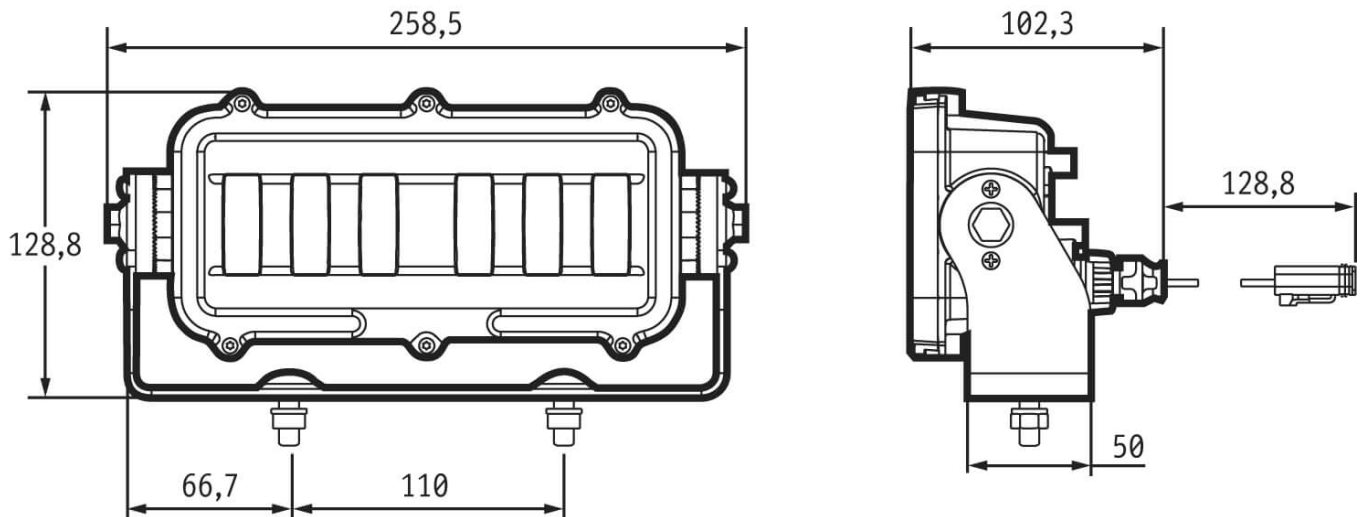

Part no. **WL-1762-52223**

12-24 V, green zone

Specifications

Voltage range (V), nominal	12-24
Voltage range (V), functional	10-32
Power consumption (W)	14.4-19.2
Load capacity	
Temperature range (°C)	-40 to 65
Brightness	
Brightness (raw lm)	1500
Brightness (effective lm)	590
Brightness (cd)	
Brightness (lx)	
Performance class	
Beam pattern/lens	Warnzone, Zone
Beam angle [°]	
Colour Temperature (K)	
Others	
Ingress protection	IP69K
Resistivity	

Part no. WL-1762-52223

Dimensions

Mounting

Mounting type	Universal mount, M8-1.25 (2x)
Installation dimensions/diameter [mm]	
Installation depth [mm]	
Connector	iCONN iMATE 23
Mating connector	
Reverse polarity protection	1
Black wire	Masse
Red wire	Warnleuchte