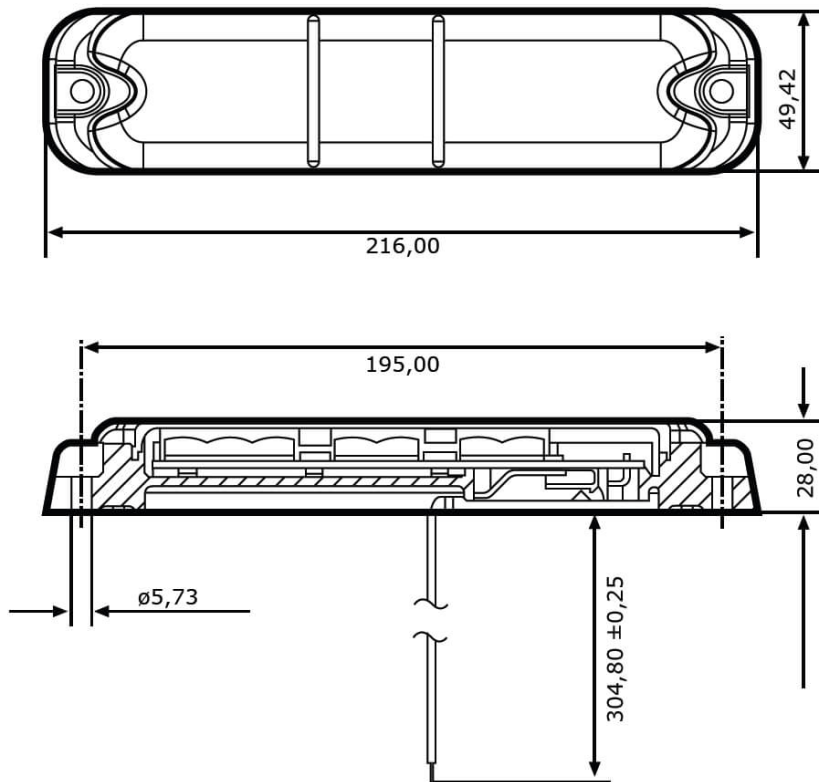

**Part no. TL-942-28124**

24-36 V, stop, tail light and backup light, with  
turn signal

## Specifications

|                                      |  |
|--------------------------------------|--|
| <b>Voltage range (V), nominal</b>    | 24-36  |
| <b>Voltage range (V), functional</b> |  |
| <b>Power consumption (W)</b>         | 9.6-14.4   |
| <b>Load capacity</b>                 |  |
| <b>Temperature range (°C)</b>        | -40 to 65  |
| <b>Brightness</b>                    |  |
| <b>Brightness (raw lm)</b>           |  |
| <b>Brightness (effective lm)</b>     |  |
| <b>Brightness (cd)</b>               |  |
| <b>Brightness (lx)</b>               |  |
| <b>Performance class</b>             |  |
| <b>Beam pattern/lens</b>             | Schluss-, Brems- und Rückfahrlicht mit<br>Fahrtrichtungsanzeiger |
| <b>Beam angle [°]</b>                |  |
| <b>Colour Temperature (K)</b>        |  |
| <b>Others</b>                        |  |
| <b>Ingress protection</b>            | IP67   |
| <b>Resistivity</b>                   |  |

## Dimensions