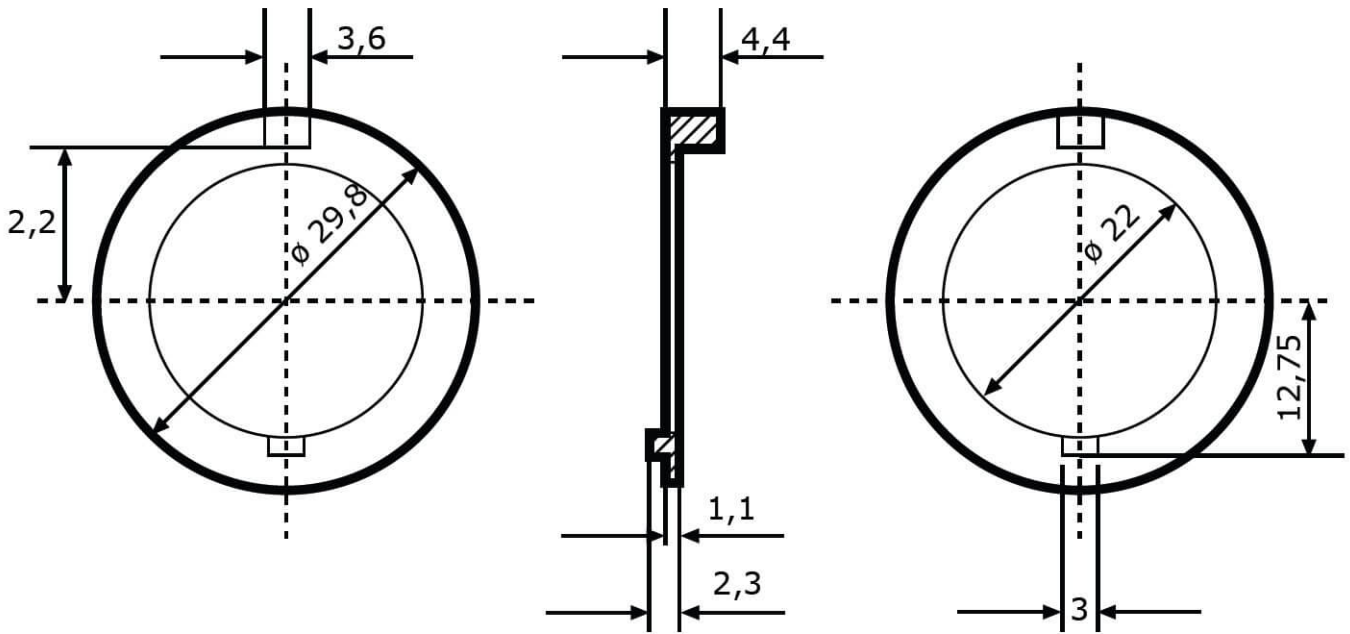

Part no. SS-070-00701

for various key switches and start switches

Specifications

Voltage range (V), nominal	
Voltage range (V), functional	
Power consumption (W)	
Load capacity	
Temperature range (°C)	
Brightness	
Brightness (raw lm)	
Brightness (effective lm)	
Brightness (cd)	
Brightness (lx)	
Performance class	
Beam pattern/lens	
Beam angle [°]	
Colour Temperature (K)	
Others	
Ingress protection	
Resistivity	

Dimensions

Mounting

Mounting type	
Installation dimensions/diameter [mm]	
Installation depth [mm]	
Connector	
Mating connector	
Reverse polarity protection	0

Part no. SS-070-00701

Others

Material (Housing)	
Material (Diffusing lens)	
Color (Housing)	
Color (Mount)	
Color (Diffusing lens)	