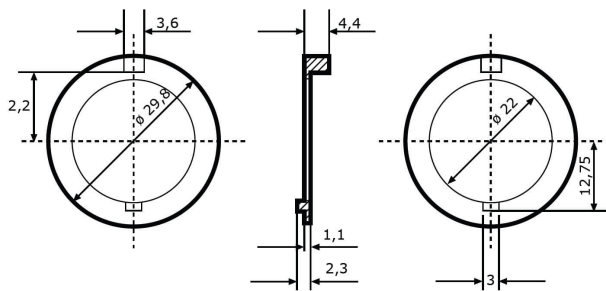

Part no. SS-070-00701

for various key switches and start switches

Specifications

Voltage range (V), nominal	
Voltage range (V), functional	
Power consumption (W)	
Load capacity	
Temperature range (°C)	
Brightness	
Brightness (raw lm)	
Brightness (effective lm)	
Brightness (cd)	
Brightness (lx)	
Performance class	
Beam pattern/lens	
Beam angle [°]	
Colour Temperature (K)	
Others	
Ingress protection	
Resistivity	

Dimensions

Mounting

Mounting type	
Installation dimensions/diameter [mm]	
Installation depth [mm]	
Connector	
Mating connector	
Reverse polarity protection	0

Part no. SS-070-00701

Others

Material (Housing)	
Material (Diffusing lens)	
Color (Housing)	
Color (Mount)	
Color (Diffusing lens)	