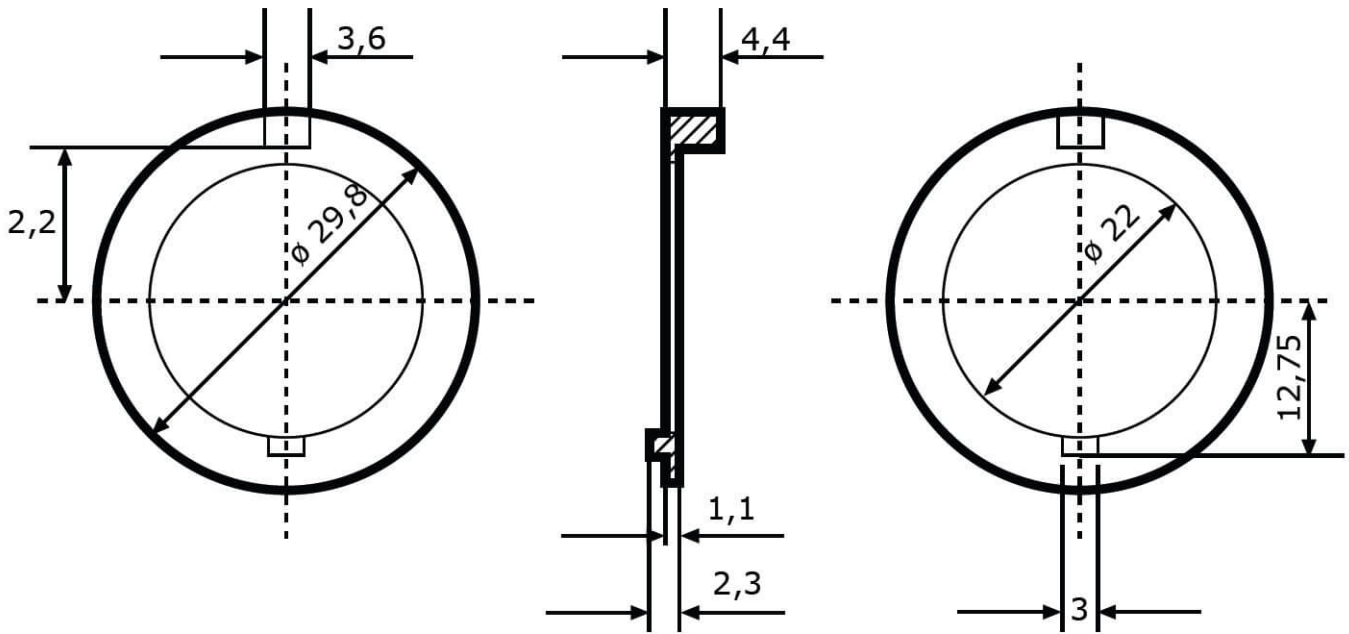

Part no. SS-070-00701

for various key switches and start switches

Specifications

Voltage range (V), nominal	
Voltage range (V), functional	
Power consumption (W)	
Load capacity	
Temperature range (°C)	
Brightness	
Brightness (raw lm)	
Brightness (effective lm)	
Brightness (cd)	
Brightness (lx)	
Performance class	
Beam pattern/lens	
Beam angle [°]	
Colour Temperature (K)	
Others	
Ingress protection	
Resistivity	

Dimensions

Mounting

Mounting type	
Installation dimensions/diameter [mm]	
Installation depth [mm]	
Connector	
Mating connector	
Reverse polarity protection	0

Part no. SS-070-00701

Others

Material (Housing)	
Material (Diffusing lens)	
Color (Housing)	
Color (Mount)	
Color (Diffusing lens)	