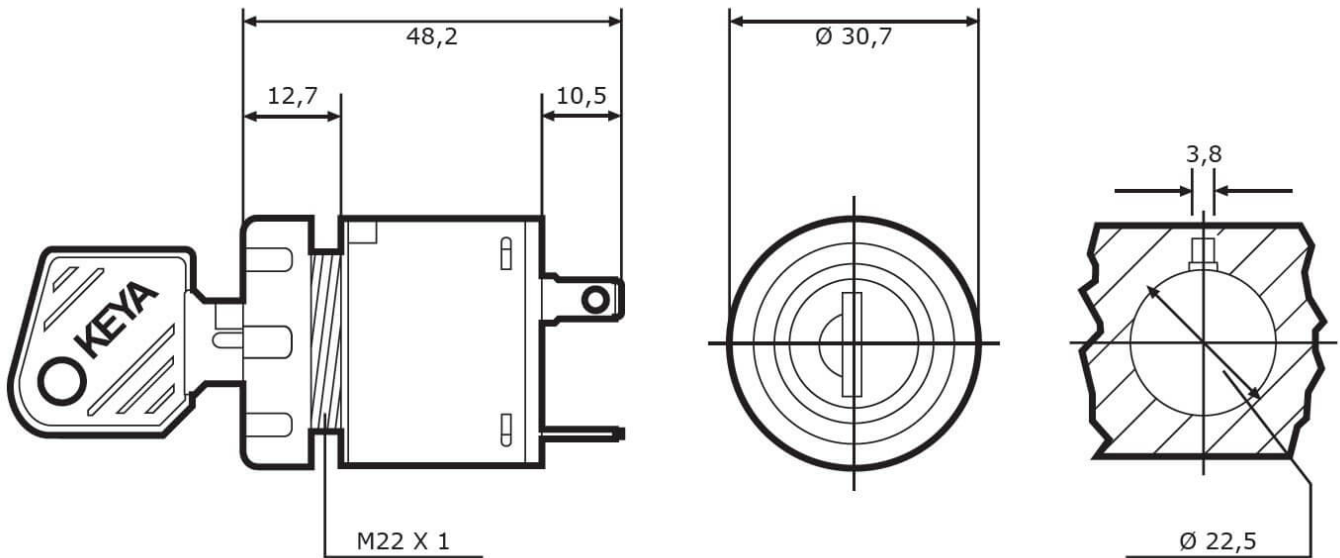

Part no. SL-059-19402

1 switch, key code 9402, w/ 2 keys, master key operable

Specifications

Voltage range (V), nominal	12-80
Voltage range (V), functional	
Power consumption (W)	
Load capacity	17.5-8 (12-80 V)
Temperature range (°C)	-40 to 80
Brightness	
Brightness (raw lm)	
Brightness (effective lm)	
Brightness (cd)	
Brightness (lx)	
Performance class	
Beam pattern/lens	
Beam angle [°]	
Colour Temperature (K)	
Others	
Ingress protection	IP54 (keyside)
Resistivity	

Part no. SL-059-19402

Dimensions

Mounting

Mounting type

Installation dimensions/diameter [mm]

Installation depth [mm]

Connector

Mating connector