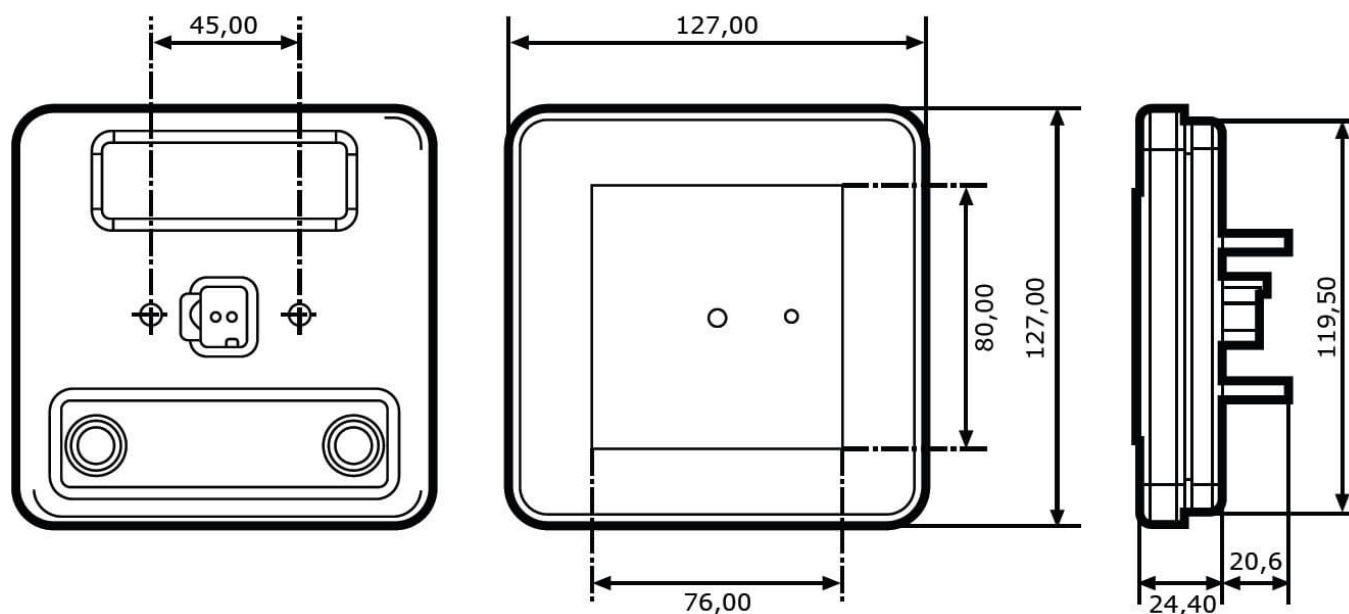

**Part no. PL-817-22491**

12-24 V, turn signal, amber, ECE road approval (Reg. 7), cable

## Specifications

<b>Voltage range (V), nominal</b>	12-24
<b>Voltage range (V), functional</b>	
<b>Power consumption (W)</b>	26.4-27.36
<b>Load capacity</b>	
<b>Temperature range (°C)</b>	-40 to 65
<b>Brightness</b>	
<b>Brightness (raw lm)</b>	
<b>Brightness (effective lm)</b>	
<b>Brightness (cd)</b>	
<b>Brightness (lx)</b>	
<b>Brightness (reference index)</b>	
<b>Performance class</b>	
<b>Beam pattern/lens</b>	Fahrtrichtungsanzeiger
<b>Beam angle [°]</b>	
<b>Colour Temperature (K)</b>	
<b>Others</b>	
<b>Ingress protection</b>	IP67
<b>Resistivity</b>	
<b>Standards</b>	ECE (Reg. 6), SAE (J96, J588, J974), FMVSS (108), ASABE (279)
<b>Electromagnetic Compatibility</b>	
<b>Transient spike protection</b>	

## Dimensions

## Mounting

<b>Mounting type</b>	Built-in
<b>Installation dimensions/diameter [mm]</b>	119,5x119,5
<b>Installation depth [mm]</b>	
<b>Connector</b>	Deutsch plug (DT04-4P)
<b>Mating connector</b>	
<b>Reverse polarity protection</b>	1
<b>Socket</b>	
<b>Black wire</b>	Masse
<b>Yellow wire</b>	Fahrtrichtungsanzeiger