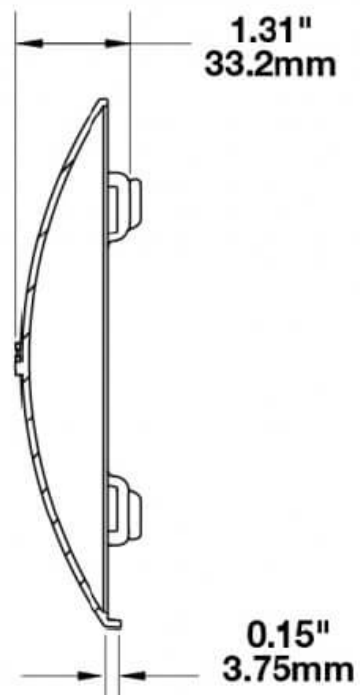

**Part no. FS-2171-30391**

for head lamp model TS3001R, amber,  
polycarbonate

## Specifications

<b>Voltage range (V), nominal</b>	
<b>Voltage range (V), functional</b>	
<b>Power consumption (W)</b>	
<b>Load capacity</b>	
<b>Temperature range (°C)</b>	
<b>Brightness</b>	
<b>Brightness (raw lm)</b>	
<b>Brightness (effective lm)</b>	
<b>Brightness (cd)</b>	
<b>Brightness (lx)</b>	
<b>Brightness (reference index)</b>	
<b>Performance class</b>	
<b>Beam pattern/lens</b>	
<b>Beam angle [°]</b>	
<b>Colour Temperature (K)</b>	
<b>Others</b>	
<b>Ingress protection</b>	
<b>Resistivity</b>	
<b>Standards</b>	
<b>Electromagnetic Compatibility</b>	
<b>Transient spike protection</b>	

## Dimensions

## Mounting

Mounting type	
Installation dimensions/diameter [mm]	150.5 mm
Installation depth [mm]	33.2 mm
Connector	
Mating connector	
Reverse polarity protection	0

**Part no. FS-2171-30391**