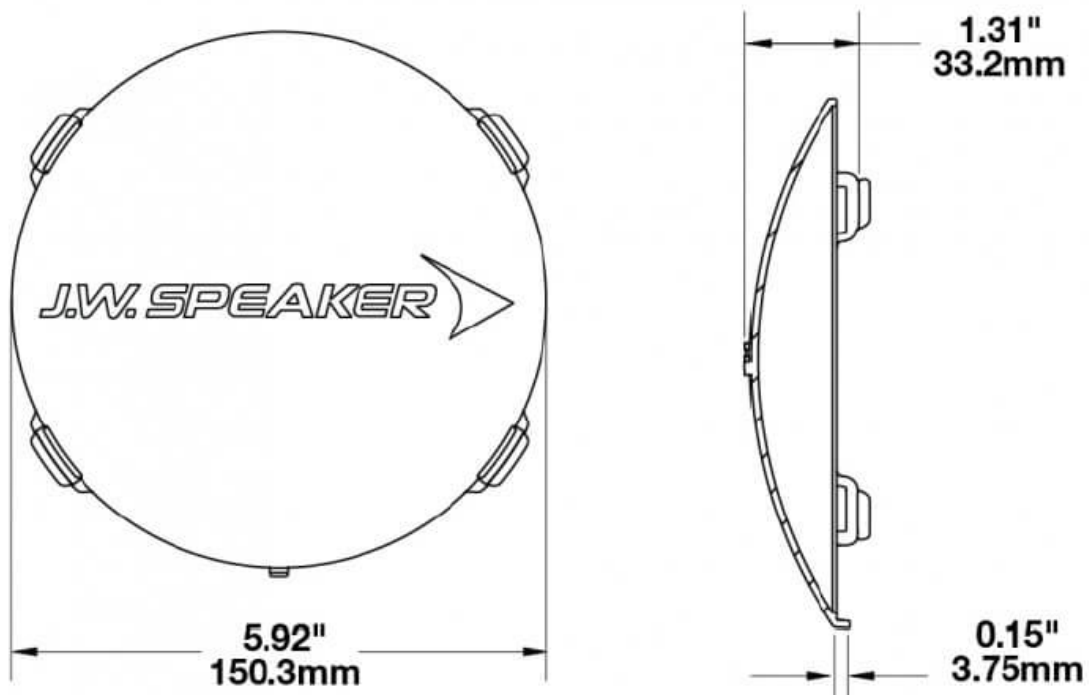

**Part no. FS-2171-30391**

for head lamp model TS3001R, amber,  
polycarbonate

## Specifications

<b>Voltage range (V), nominal</b>	
<b>Voltage range (V), functional</b>	
<b>Power consumption (W)</b>	
<b>Load capacity</b>	
<b>Temperature range (°C)</b>	
<b>Brightness</b>	
<b>Brightness (raw lm)</b>	
<b>Brightness (effective lm)</b>	
<b>Brightness (cd)</b>	
<b>Brightness (lx)</b>	
<b>Brightness (reference index)</b>	
<b>Performance class</b>	
<b>Beam pattern/lens</b>	
<b>Beam angle [°]</b>	
<b>Colour Temperature (K)</b>	
<b>Others</b>	
<b>Ingress protection</b>	
<b>Resistivity</b>	
<b>Standards</b>	
<b>Electromagnetic Compatibility</b>	
<b>Transient spike protection</b>	

## Dimensions

## Mounting

Mounting type	
Installation dimensions/diameter [mm]	150.5 mm
Installation depth [mm]	33.2 mm
Connector	
Mating connector	
Reverse polarity protection	0

**Part no. FS-2171-30391**