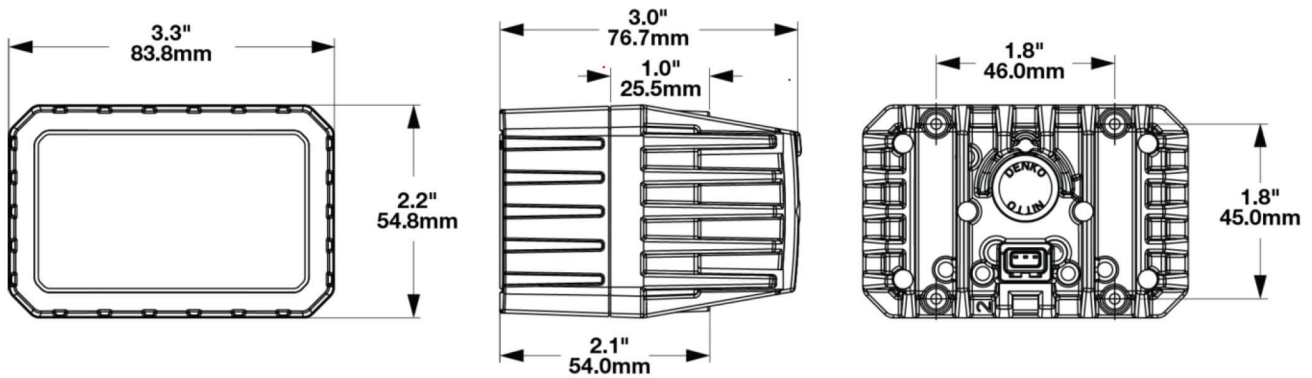

Part no. FS-2146-00311

12 V, low beam, symmetric, ECE road approval
(Reg. 149)

Specifications

Voltage range (V), nominal	12
Voltage range (V), functional	10-16
Power consumption (W)	18
Load capacity	
Temperature range (°C)	-40 bis 65
Brightness	
Brightness (raw lm)	2080
Brightness (effective lm)	725
Brightness (cd)	10200
Brightness (lx)	
Performance class	
Beam pattern/lens	
Beam angle [°]	
Colour Temperature (K)	5700
Others	
Ingress protection	IP67 & IP69K
Resistivity	

Part no. FS-2146-00311

Dimensions

Mounting

Mounting type	
Installation dimensions/diameter [mm]	
Installation depth [mm]	
Connector	
Mating connector	JAE MX19A003S51 3 Pos
Reverse polarity protection	1
Black wire	Masse
Red wire	Abblendlicht