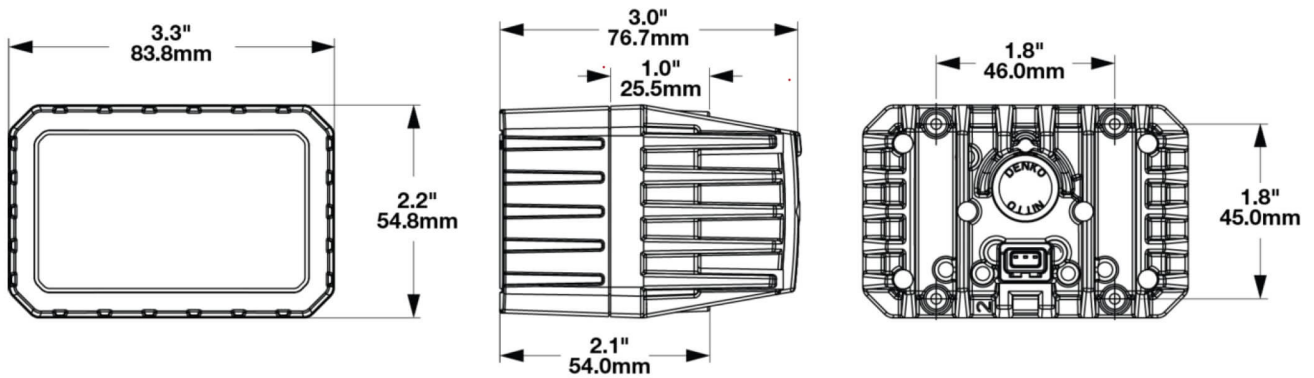

## Specifications

<b>Voltage range (V), nominal</b>	12
<b>Voltage range (V), functional</b>	10-16
<b>Power consumption (W)</b>	18
<b>Load capacity</b>	
<b>Temperature range (°C)</b>	-40 to 65
<b>Brightness</b>	
<b>Brightness (raw lm)</b>	2080
<b>Brightness (effective lm)</b>	725
<b>Brightness (cd)</b>	10200
<b>Brightness (lx)</b>	
<b>Performance class</b>	
<b>Beam pattern/lens</b>	
<b>Beam angle [°]</b>	
<b>Colour Temperature (K)</b>	5700
<b>Others</b>	
<b>Ingress protection</b>	IP67 & IP69K
<b>Resistivity</b>	

## Dimensions