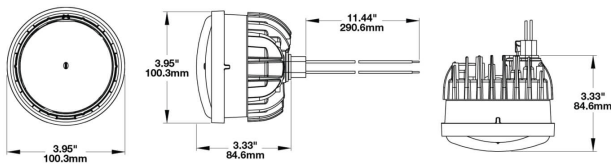

**Part no. FS-2081-97341**

12-24 V, low and high beam, ECE road approval (Reg. 112), LHT

## Specifications

<b>Voltage range (V), nominal</b>	12-24
<b>Voltage range (V), functional</b>	10-32
<b>Power consumption (W)</b>	18 (low), 21.6 (high), 1.2 (position)
<b>Load capacity</b>	
<b>Temperature range (°C)</b>	-40 to 65
<b>Brightness</b>	
<b>Brightness (raw lm)</b>	1600 (Abbl.), 1800 (FernL.)
<b>Brightness (effective lm)</b>	321 (Abbl.); 497 (FernL.)
<b>Brightness (cd)</b>	14600 (Abbl.); 41800 (FernL.)
<b>Brightness (lx)</b>	
<b>Performance class</b>	
<b>Beam pattern/lens</b>	
<b>Beam angle [°]</b>	
<b>Colour Temperature (K)</b>	5000
<b>Others</b>	
<b>Ingress protection</b>	IP69K
<b>Resistivity</b>	

## Dimensions