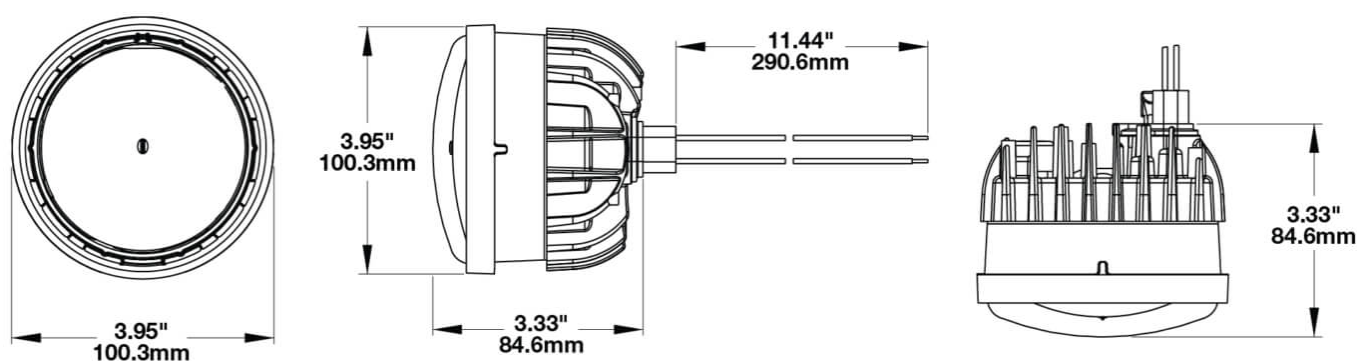

**Part no. FS-2081-97341**

12-24 V, low and high beam, ECE road approval (Reg. 112), LHT

## Specifications

<b>Voltage range (V), nominal</b>	12-24
<b>Voltage range (V), functional</b>	10-32
<b>Power consumption (W)</b>	18 (low), 21.6 (high), 1.2 (position)
<b>Load capacity</b>	
<b>Temperature range (°C)</b>	-40 to 65
<b>Brightness</b>	
<b>Brightness (raw lm)</b>	1600 (Abbl.), 1800 (FernL.)
<b>Brightness (effective lm)</b>	321 (Abbl.); 497 (FernL.)
<b>Brightness (cd)</b>	14600 (Abbl.); 41800 (FernL.)
<b>Brightness (lx)</b>	
<b>Performance class</b>	
<b>Beam pattern/lens</b>	
<b>Beam angle [°]</b>	
<b>Colour Temperature (K)</b>	5000
<b>Others</b>	
<b>Ingress protection</b>	IP69K
<b>Resistivity</b>	

## Dimensions