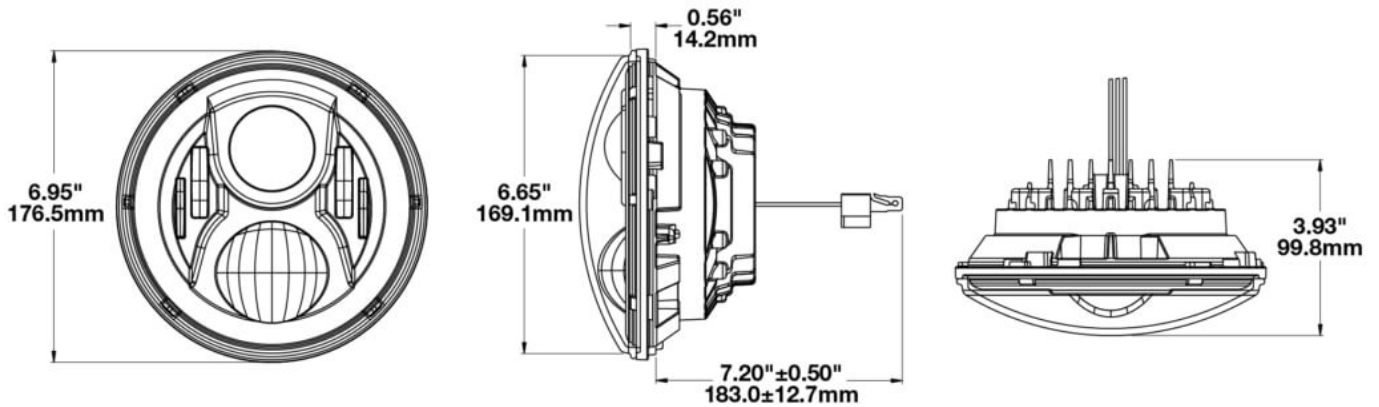

## Specifications

<b>Voltage range (V), nominal</b>	
<b>Voltage range (V), functional</b>	
<b>Power consumption (W)</b>	
<b>Load capacity</b>	
<b>Temperature range (°C)</b>	
<b>Brightness</b>	
<b>Brightness (raw lm)</b>	
<b>Brightness (effective lm)</b>	
<b>Brightness (cd)</b>	
<b>Brightness (lx)</b>	
<b>Performance class</b>	
<b>Beam pattern/lens</b>	
<b>Beam angle [°]</b>	
<b>Colour Temperature (K)</b>	
<b>Others</b>	
<b>Ingress protection</b>	
<b>Resistivity</b>	

## Dimensions