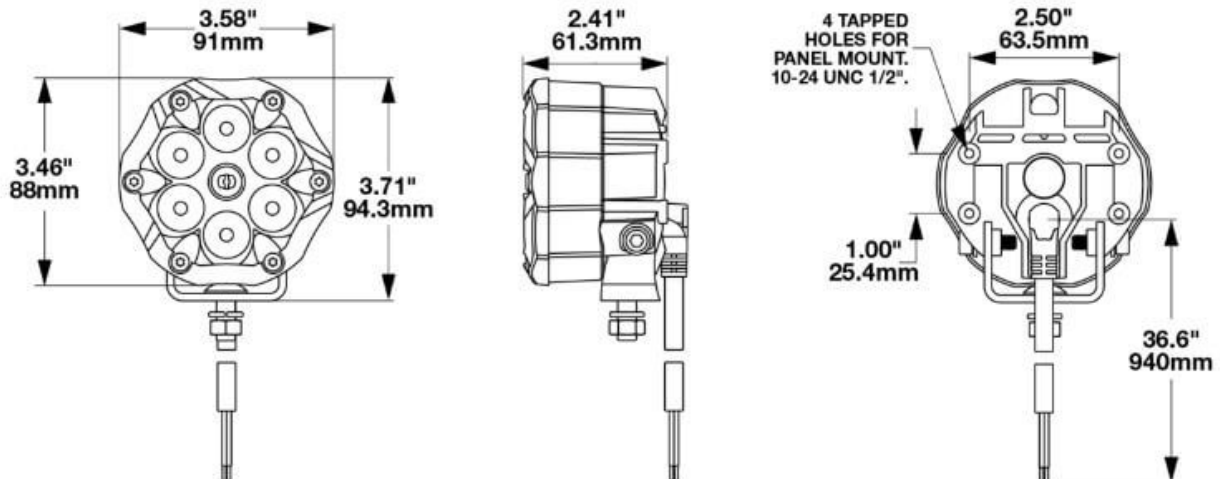

Part no. FS-2041-06351

TRAIL 6 PRO

12 V, Pro, J-Link, 2-light-kit

Specifications

Voltage range (V), nominal	12
Voltage range (V), functional	10-15
Power consumption (W)	30
Load capacity	
Temperature range (°C)	-40 bis 80
Brightness	
Brightness (raw lm)	1320
Brightness (effective lm)	840
Brightness (cd)	31200
Brightness (lx)	
Performance class	
Beam pattern/lens	3 verschiedene Streuscheiben (wechselbar)
Beam angle [°]	
Colour Temperature (K)	
Others	
Ingress protection	
Resistivity	

Part no. FS-2041-06351

Dimensions

Mounting

Mounting type	Universalhalterung, M8
Installation dimensions/diameter [mm]	
Installation depth [mm]	
Connector	Kabel
Mating connector	
Reverse polarity protection	1
Black wire	Masse
Red wire	Zusatzscheinwerfer

Part no. FS-2041-06351

Others

Material (Housing)	Aluminium
Material (Diffusing lens)	Polycarbonat
Color (Housing)	Schwarz
Color (Mount)	
Color (Diffusing lens)	Klar

Variants

FS-2041-06351	12 V, Pro, mit J-Link, Set mit 2 Scheinwerfern
FS-2042-06351	12 V, Sport, Set mit 2 Scheinwerfern