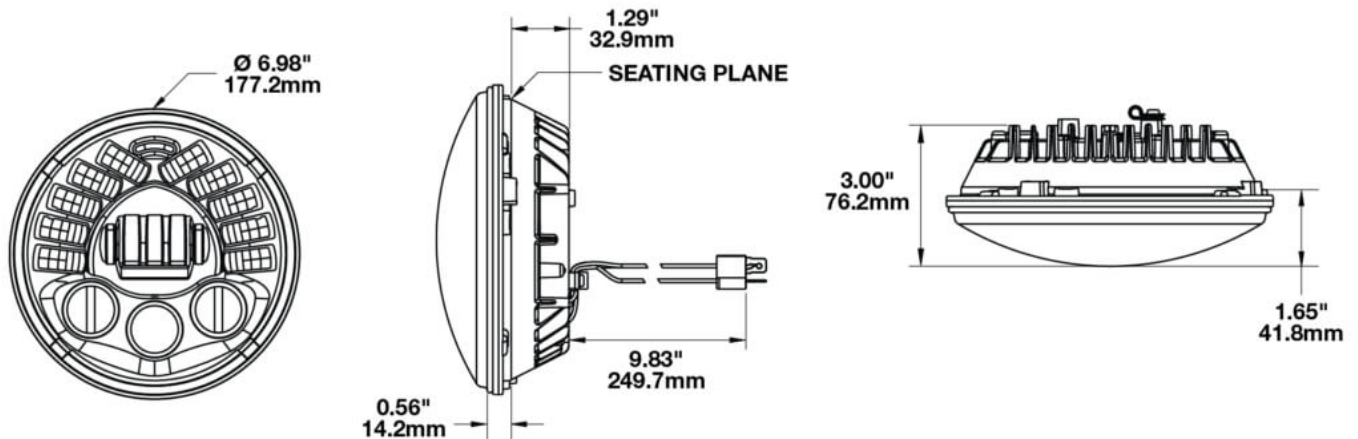

LED-Fahrscheinwerfer Modell 8790 Adaptive 2

Part no. FS-1799-87342

12 V, low and high beam (Dual Burn), adaptive cornering light, front position light, ECE road approval (Reg. 50, 113), black bezel

Specifications

Voltage range (V), nominal	12
Voltage range (V), functional	9-16
Power consumption (W)	22.8 (low), 38,4 (high), 25.95 (cornering), 1.1 (position)
Load capacity	
Temperature range (°C)	-40 to 65
Brightness	
Brightness (raw lm)	2025 (Abblendl.), 2250 (Fernl.)
Brightness (effective lm)	850 (Abblendl.), 1150 (Fernl.)
Brightness (cd)	11500 (Abblendl.), 48000 (Fernl.)
Brightness (lx)	
Performance class	
Beam pattern/lens	Abblend- und Fernlicht, Kurvenlicht, Positionslicht
Beam angle [°]	
Colour Temperature (K)	5000
Others	
Ingress protection	IP67
Resistivity	

LED-Fahrscheinwerfer Modell 8790 Adaptive 2

Part no. FS-1799-87342

Dimensions

Mounting

Mounting type	Built-in
Installation dimensions/diameter [mm]	177,2
Installation depth [mm]	
Connector	H4 plug
Mating connector	H4 (AMP 172615-2)
Reverse polarity protection	1
Black wire	Masse
Red wire	Standlicht
Yellow wire	Abblendlicht
White wire	Fernlicht