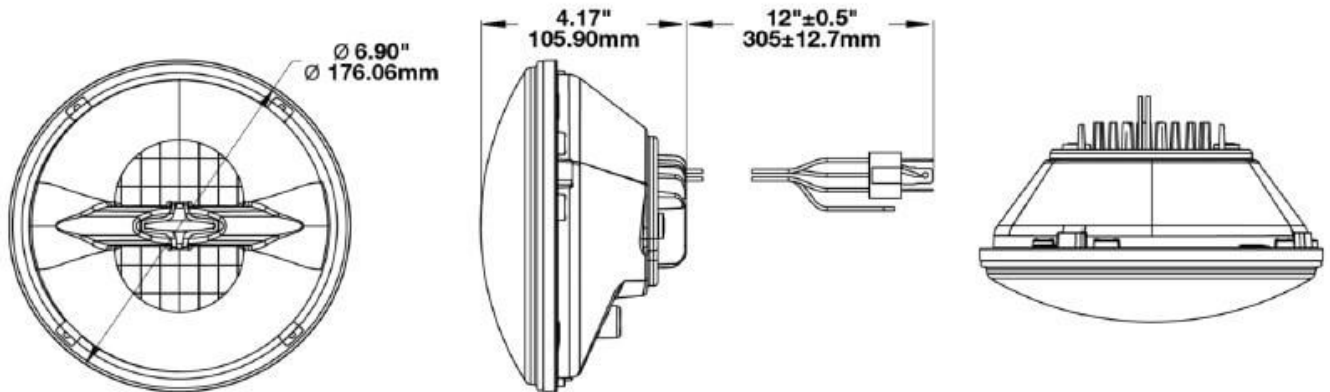

Part no. FS-1753-8735

12 V, high and low beam, front position light,
ECE road approval (Reg. 50, 113)

Specifications

Voltage range (V), nominal	12
Voltage range (V), functional	9-16
Power consumption (W)	20 (Abblendl.), 32 (Fernl.), 1,6 (Standl.)
Load capacity	
Temperature range (°C)	
Brightness	
Brightness (raw lm)	925 (Abblendl.), 1620 (Fernl.)
Brightness (effective lm)	500 (Abblendl.), 850 (Fernl.)
Brightness (cd)	12110 (Abblendl.), 41000 (Fernl.)
Brightness (lx)	
Performance class	
Beam pattern/lens	Abblend- und Fernlicht, Standlicht
Beam angle [°]	
Colour Temperature (K)	5000
Others	
Ingress protection	IP67
Resistivity	

Dimensions

Mounting

Mounting type	Einbau
Installation dimensions/diameter [mm]	176,06
Installation depth [mm]	
Connector	H4-Stecker
Mating connector	H4 (AMP 172515-2)
Reverse polarity protection	1
Black wire	Masse
Red wire	Standlicht
Yellow wire	Abblendlicht
White wire	Fernlicht