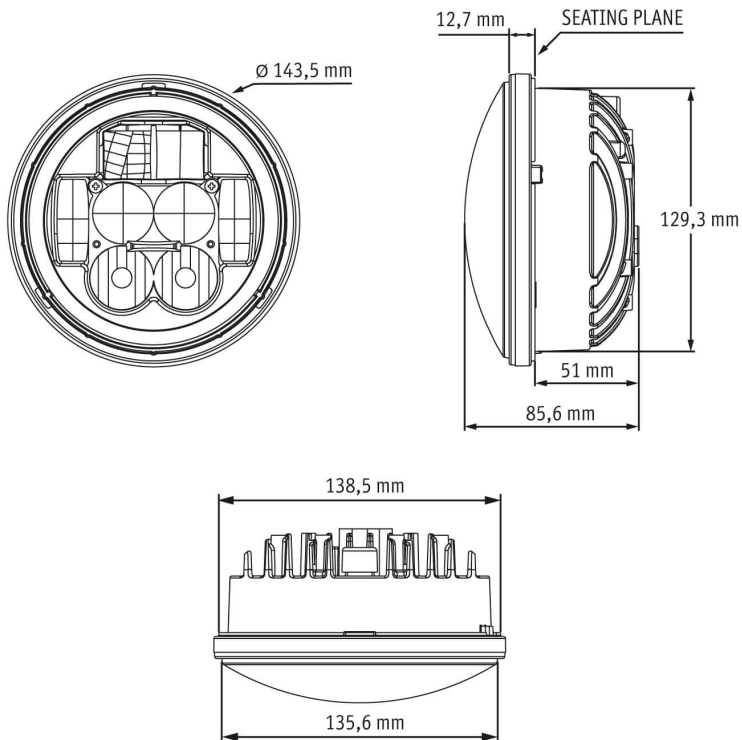

## Specifications

<b>Voltage range (V), nominal</b>	12-24
<b>Voltage range (V), functional</b>	10-32
<b>Power consumption (W)</b>	26.4 (low), 42 (high), 10.8 (DRL), 1.08 (position)
<b>Load capacity</b>	
<b>Temperature range (°C)</b>	-34 to 49
<b>Brightness</b>	
<b>Brightness (raw lm)</b>	
<b>Brightness (effective lm)</b>	630 (Abblendl.), 1000 (Fernl.)
<b>Brightness (cd)</b>	
<b>Brightness (lx)</b>	
<b>Performance class</b>	
<b>Beam pattern/lens</b>	Abblend- und Fernlicht, Standlicht, Tagfahrlicht
<b>Beam angle [°]</b>	
<b>Colour Temperature (K)</b>	5000
<b>Others</b>	
<b>Ingress protection</b>	IP67
<b>Resistivity</b>	

## Dimensions

## Mounting

Mounting type	Built-in
Installation dimensions/diameter [mm]	129,32
Installation depth [mm]	51 (plus plug)
Connector	Delphi MP150-6M (12124107)
Mating connector	Delphi MP150-6F (12052848)
Reverse polarity protection	1
Black wire	Masse
Red wire	Standlicht
Yellow wire	Abblendlicht
White wire	Fernlicht
Purple wire	Tagfahrlicht