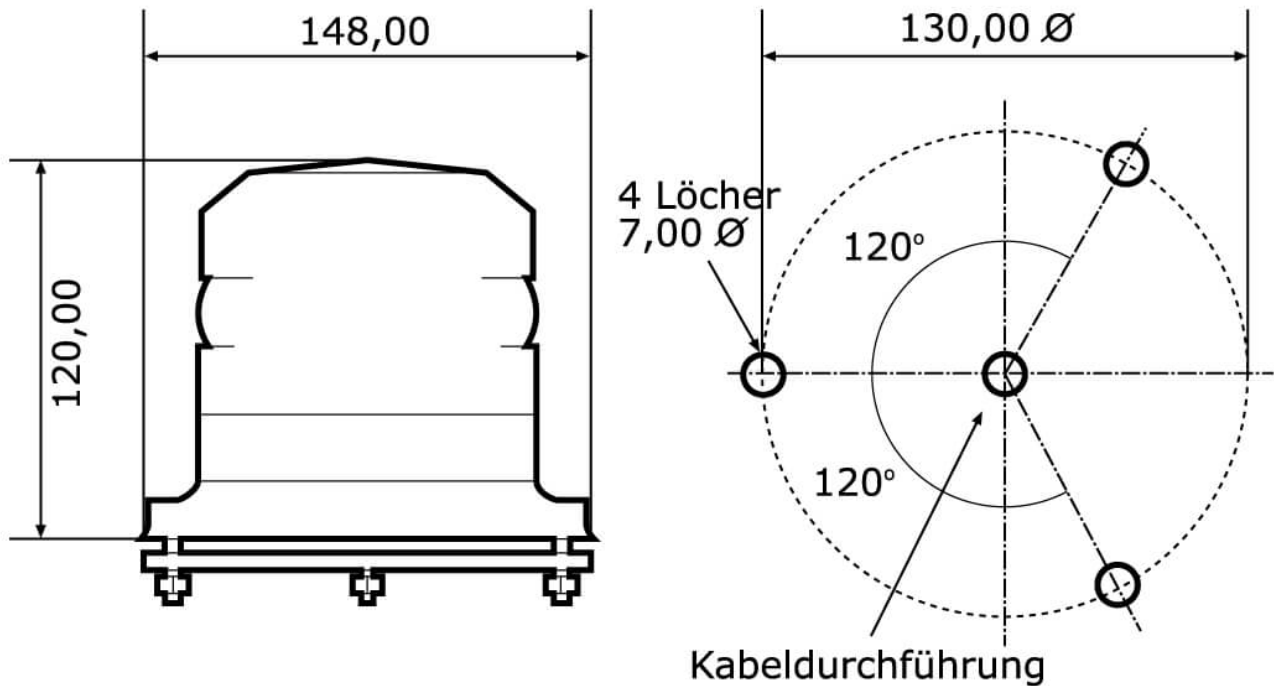

Part no. **BL-978-41026**

10-100 V, 5 W, amber

Specifications

Voltage range (V), nominal	10-100
Voltage range (V), functional	
Power consumption (W)	5
Load capacity	
Temperature range (°C)	-20 bis 55
Brightness	
Brightness (raw lm)	
Brightness (effective lm)	
Brightness (cd)	
Brightness (lx)	
Performance class	
Beam pattern/lens	
Beam angle [°]	
Colour Temperature (K)	
Frequency, revolutions (Hz, rpm, fpm)	75
Others	
Ingress protection	IP65
Resistivity	
Standards	
Electromagnetic Compatibility	
Transient spike protection	

Dimensions

Mounting

Mounting type	Dachmontage (3 Schrauben)
Installation dimensions/diameter [mm]	148
Installation depth [mm]	
Connector	Kabel
Mating connector	
Reverse polarity protection	0
Socket	
Black wire	Masse
Red wire	Blitzleuchte

Part no. BL-978-41026

Others

Material (Housing)	
Material (Diffusing lens)	
Color (Housing)	Schwarz
Color (Mount)	
Color (Diffusing lens)	Orange

Beam pattern

Variants

BL-978-41026	10-100 V, 5 W, orange
--------------	-----------------------