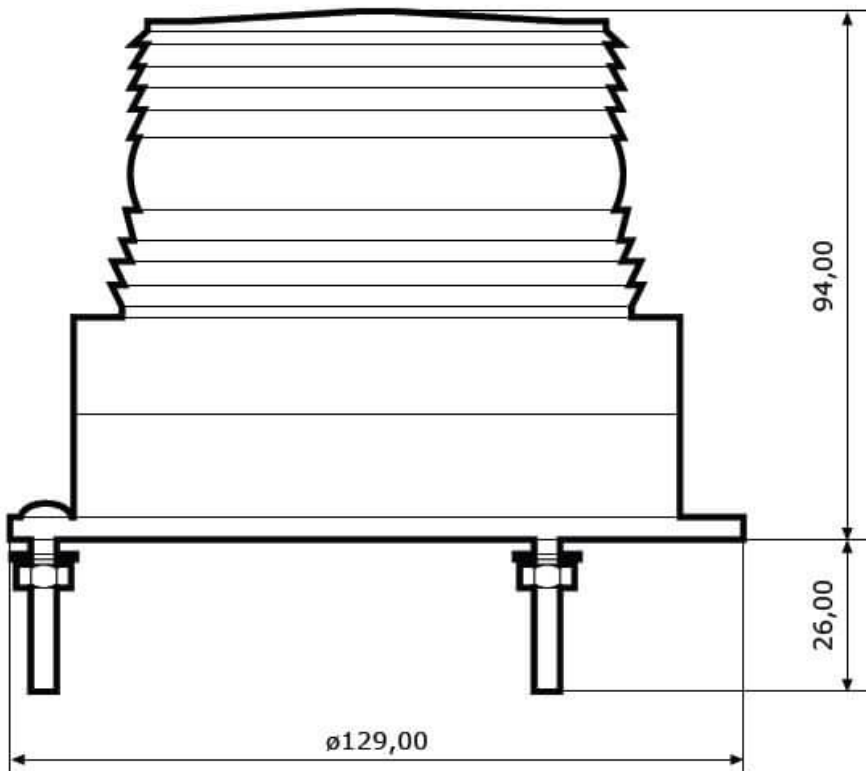

Part no. BL-384-7101

11-110 V, amber, roof-mounting

Specifications

Voltage range (V), nominal	12-80
Voltage range (V), functional	
Power consumption (W)	
Load capacity	
Temperature range (°C)	
Brightness	SAE Kl. III
Brightness (raw lm)	
Brightness (effective lm)	
Brightness (cd)	
Brightness (lx)	
Performance class	
Beam pattern/lens	
Beam angle [°]	
Colour Temperature (K)	
Others	
Ingress protection	IP65
Resistivity	

Dimensions

Mounting

Mounting type	Dachmontage (3 Schrauben)
Installation dimensions/diameter [mm]	
Installation depth [mm]	
Connector	Kabel
Mating connector	
Reverse polarity protection	0
Black wire	Masse
Red wire	Blitzleuchte