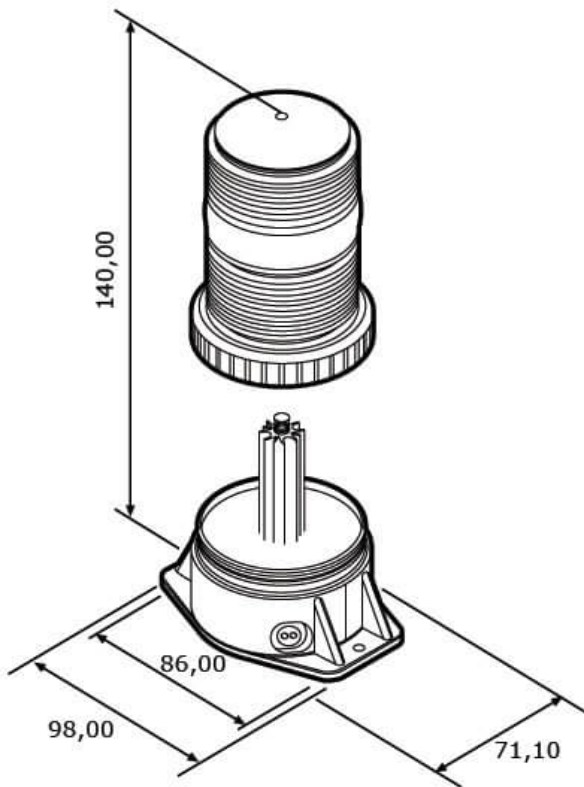

LED-Blitzleuchte Mini Vision

Part no. BL-382-6626

12-80 V, amber, roof mounting, wire outlet on the side

Specifications

Voltage range (V), nominal	12-80
Voltage range (V), functional	9-86
Power consumption (W)	6
Load capacity	
Temperature range (°C)	-30 bis 50
Brightness	SAE Kl. III
Brightness (raw lm)	
Brightness (effective lm)	
Brightness (cd)	
Brightness (lx)	
Performance class	
Beam pattern/lens	
Beam angle [°]	
Colour Temperature (K)	
Frequency, revolutions (Hz, rpm, fpm)	75±5 fpm
Others	
Ingress protection	IP67
Resistivity	
Standards	UKCA
Electromagnetic Compatibility	
Transient spike protection	

Dimensions

Mounting

Mounting type	Dachmontage, 2 Schrauben
Installation dimensions/diameter [mm]	
Installation depth [mm]	
Connector	Kabel
Mating connector	
Reverse polarity protection	0
Socket	
Black wire	Masse
Red wire	Blitzleuchte

Part no. BL-382-66260

Others

Material (Housing)	Nylon
Material (Diffusing lens)	Polycarbonat
Color (Housing)	Schwarz
Color (Mount)	
Color (Diffusing lens)	Orange

Beam pattern

Variants

BL-382-66260	12-80 V, orange, Dachmontage, Kabelausgang seitlich
---------------------	---