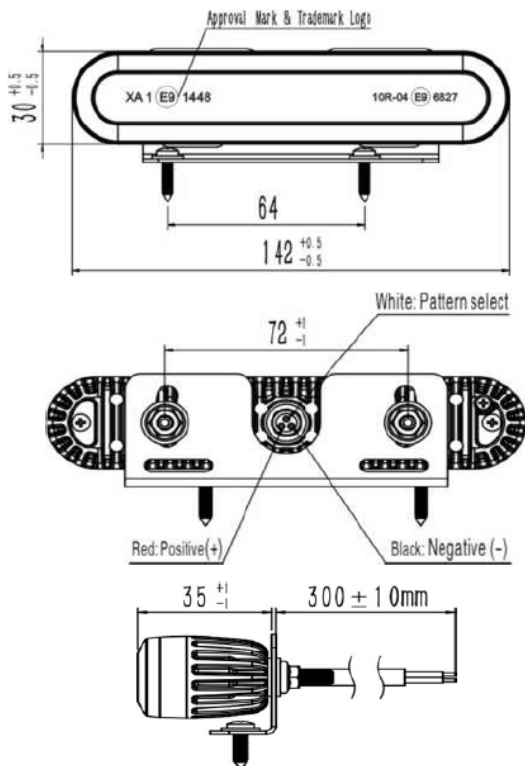

Part no. BL-1841-50521

12-24 V, blue, ECE road approval (Reg. 65)

Specifications

Voltage range (V), nominal	12-24
Voltage range (V), functional	
Power consumption (W)	18
Load capacity	0,75
Temperature range (°C)	-40 bis 65
Brightness	
Brightness (raw lm)	
Brightness (effective lm)	
Brightness (cd)	
Brightness (lx)	
Performance class	
Beam pattern/lens	
Beam angle [°]	
Colour Temperature (K)	
Others	10. verschiedene Blitzmuster
Ingress protection	IP67
Resistivity	

Part no. **BL-1841-50521**

Dimensions

Mounting

Mounting type

Flachmontage

Installation dimensions/diameter [mm]

Installation depth [mm]

Connector

Kabel

Mating connector

Reverse polarity protection

1

Part no. BL-1841-50521

Others

Material (Housing)	Aluminium
Material (Diffusing lens)	Polycarbonat
Color (Housing)	Schwarz
Color (Mount)	
Color (Diffusing lens)	Klar

Variants

BL-1840-50520	12-24 V, orange, ECE-Straßenzulassung (Reg. 65)
BL-1841-50521	12-24 V, blau, ECE-Straßenzulassung (Reg. 65)
BL-1842-50522	12-24 V, weiß
BL-1843-50523	12-24 V, rot

Accessories