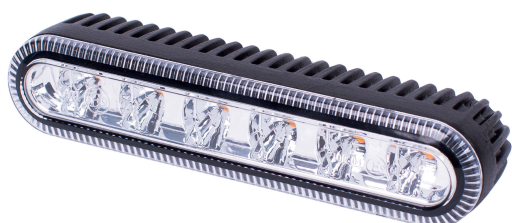

Part no. BL-1841-50521

12-24 V, blue, ECE road approval (Reg. 65)

Specifications

Voltage range (V), nominal	12-24
Voltage range (V), functional	
Power consumption (W)	18
Load capacity	0,75
Temperature range (°C)	-40 bis 65
Brightness	
Brightness (raw lm)	
Brightness (effective lm)	
Brightness (cd)	
Brightness (lx)	
Performance class	
Beam pattern/lens	
Beam angle [°]	
Colour Temperature (K)	
Others	10. verschiedene Blitzmuster
Ingress protection	IP67
Resistivity	

Part no. **BL-1841-50521**

Dimensions

Mounting

Mounting type

Flachmontage

Installation dimensions/diameter [mm]

Installation depth [mm]

Connector

Kabel

Mating connector

Reverse polarity protection

1

Part no. BL-1841-50521

Others

Material (Housing)	Aluminium
Material (Diffusing lens)	Polycarbonat
Color (Housing)	Schwarz
Color (Mount)	
Color (Diffusing lens)	Klar

Variants

BL-1840-50520	12-24 V, orange, ECE-Straßenzulassung (Reg. 65)
BL-1841-50521	12-24 V, blau, ECE-Straßenzulassung (Reg. 65)
BL-1842-50522	12-24 V, weiß
BL-1843-50523	12-24 V, rot

Accessories