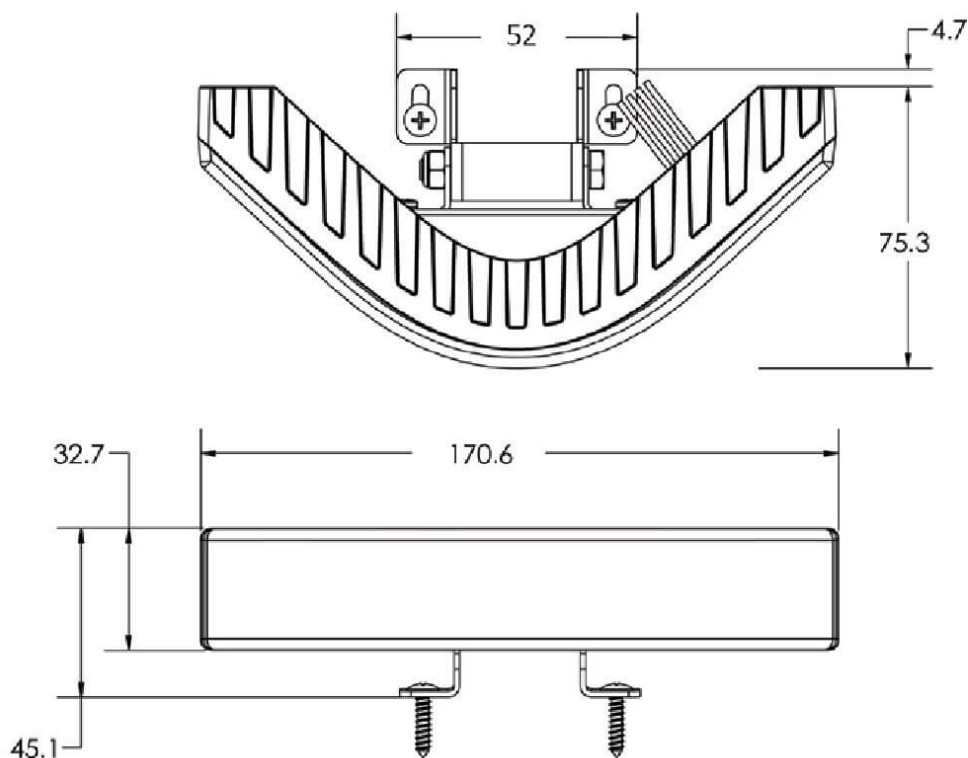

Part no. **BL-1834-51522**

12-24 V, blue

Specifications

Voltage range (V), nominal	12-24
Voltage range (V), functional	10-30
Power consumption (W)	2,4
Load capacity	
Temperature range (°C)	-40 bis 65
Brightness	
Brightness (raw lm)	
Brightness (effective lm)	
Brightness (cd)	
Brightness (lx)	
Performance class	
Beam pattern/lens	
Beam angle [°]	
Colour Temperature (K)	
Others	7 verschiedene Blitzmuster
Ingress protection	IP67
Resistivity	

Dimensions

Mounting

Mounting type	Spez. Montagehalter
Installation dimensions/diameter [mm]	
Installation depth [mm]	
Connector	Kabel
Mating connector	
Reverse polarity protection	1
Black wire	Masse
Red wire	Blitzleuchte
Yellow wire	Synchronisierung
Blue wire	Moduswahl

Part no. BL-1834-51522

Others

Material (Housing)	Aluminium
Material (Diffusing lens)	Polycarbonat
Color (Housing)	Schwarz
Color (Mount)	
Color (Diffusing lens)	Klar

Variants

BL-1834-51522	12-24 V, blau
BL-1835-51523	12-24 V, rot