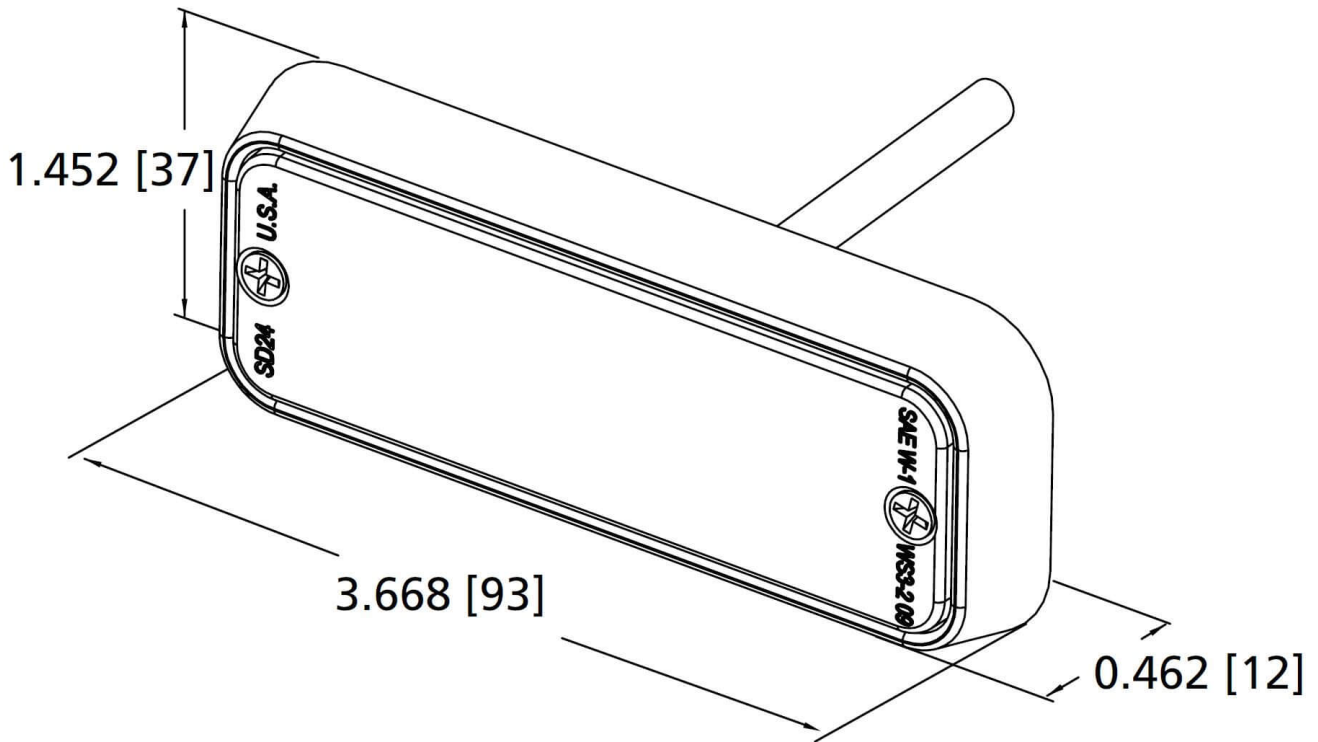

Part no. **BL-1813-35521**

12-24 V, blue

## Specifications

Voltage range (V), nominal	12-24
Voltage range (V), functional	
Power consumption (W)	
Load capacity	0.75
Temperature range (°C)	-30 bis 50
Brightness	SAE Kl. I
Brightness (raw lm)	
Brightness (effective lm)	
Brightness (cd)	
Brightness (lx)	
Performance class	
Beam pattern/lens	
Beam angle [°]	
Colour Temperature (K)	
Others	
Ingress protection	
Resistivity	

## Dimensions

## Mounting

Mounting type	Flachmontage
Installation dimensions/diameter [mm]	
Installation depth [mm]	
Connector	Kabel
Mating connector	
Reverse polarity protection	1

**Part no. BL-1813-35521**