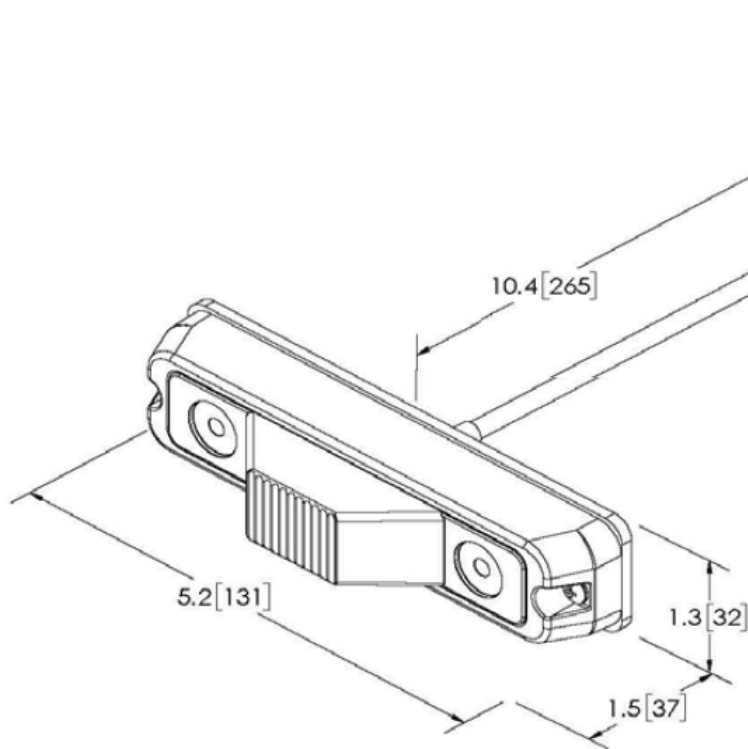

Part no. BL-1808-37521

12-24 V, blue

Specifications

Voltage range (V), nominal	12-24
Voltage range (V), functional	
Power consumption (W)	
Load capacity	1.8
Temperature range (°C)	-30 bis 50
Brightness	SAE Kl. I
Brightness (raw lm)	
Brightness (effective lm)	
Brightness (cd)	
Brightness (lx)	
Performance class	
Beam pattern/lens	
Beam angle [°]	
Colour Temperature (K)	
Others	
Ingress protection	
Resistivity	

Part no. BL-1808-37521

Dimensions

Mounting

Mounting type	Flachmontage
Installation dimensions/diameter [mm]	
Installation depth [mm]	
Connector	Kabel
Mating connector	
Reverse polarity protection	1

Part no. BL-1808-37521