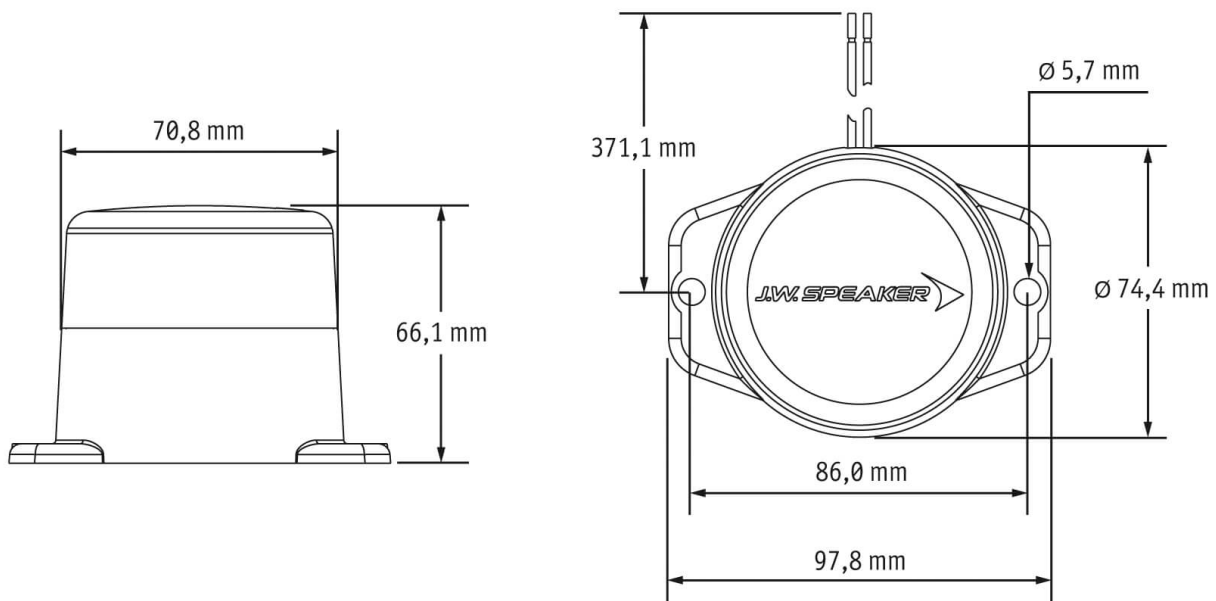

Part no. BL-1739-53518

12-80 V, blue, roof mount

Specifications

Voltage range (V), nominal	12-80
Voltage range (V), functional	
Power consumption (W)	3.07-6.08
Load capacity	
Temperature range (°C)	-40 to 65
Brightness	SAE Cl. III
Brightness (raw lm)	
Brightness (effective lm)	
Brightness (cd)	
Brightness (lx)	
Performance class	
Beam pattern/lens	
Beam angle [°]	
Colour Temperature (K)	
Others	
Ingress protection	
Resistivity	

Dimensions

Mounting

Mounting type	Flat mount (with cable entry)
Installation dimensions/diameter [mm]	
Installation depth [mm]	
Connector	Bare wire leads
Mating connector	
Reverse polarity protection	1
Black wire	Masse
Red wire	Blitzleuchte