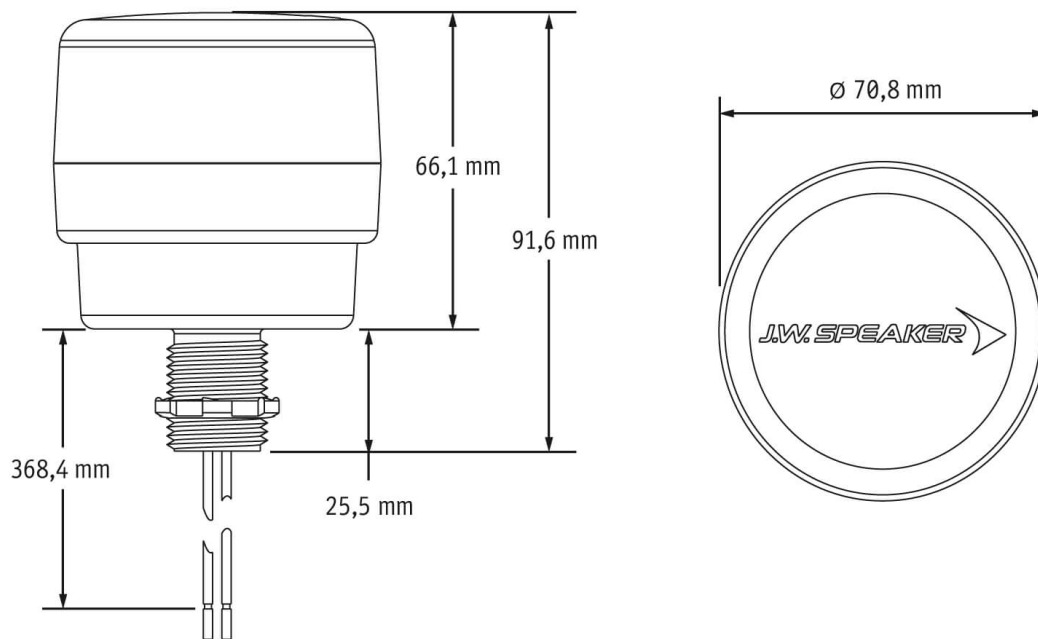

Part no. BL-1738-53517

12-80 V, blue, pipe mount

Specifications

Voltage range (V), nominal	12-80
Voltage range (V), functional	
Power consumption (W)	3.07-6.08
Load capacity	
Temperature range (°C)	-40 to 65
Brightness	SAE Cl. III
Brightness (raw lm)	
Brightness (effective lm)	
Brightness (cd)	
Brightness (lx)	
Performance class	
Beam pattern/lens	
Beam angle [°]	
Colour Temperature (K)	
Others	
Ingress protection	
Resistivity	

Dimensions

Mounting

Mounting type	Pipe mount
Installation dimensions/diameter [mm]	
Installation depth [mm]	
Connector	Bare wire leads
Mating connector	
Reverse polarity protection	1
Black wire	Masse
Red wire	Blitzleuchte

Part no. BL-1738-53517

Others

Material (Housing)	Polycarbonat
Material (Diffusing lens)	Acryl
Color (Housing)	Schwarz
Color (Mount)	
Color (Diffusing lens)	Klar

Variants

BL-1664-53511	12-80 V, orange, Rohrmontage
BL-1734-53513	12-80 V, rot, Rohrmontage
BL-1736-53515	12-80 V, grün, Rohrmontage
BL-1738-53517	12-80 V, blau, Rohrmontage
BL-1740-53519	12-80 V, weiß, Rohrmontage