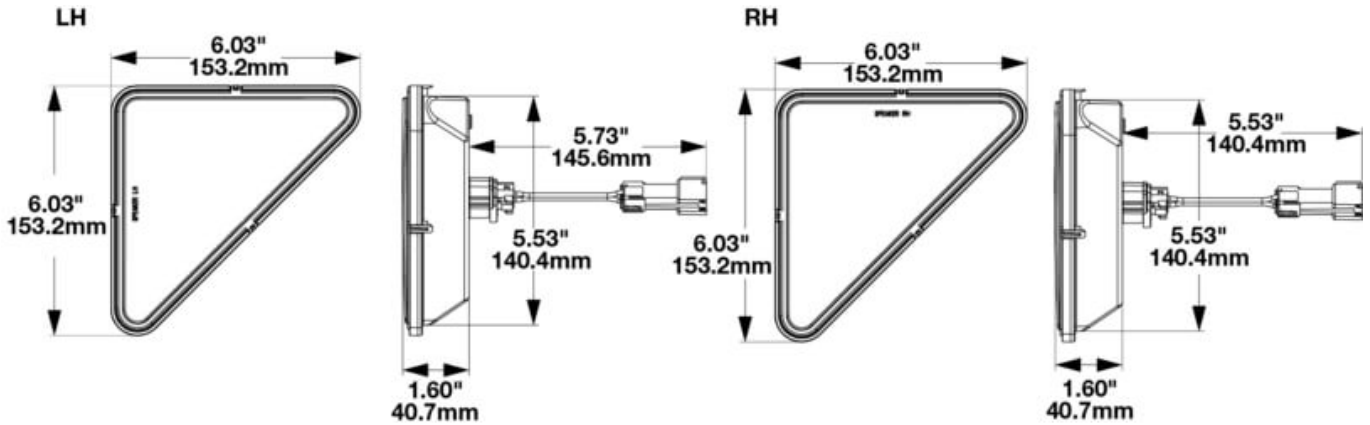

Part no. AS-2099-00351

BOBCAT RIGHT HAND HEADLIGHT

BOBCAT LEFT HAND HEADLIGHT

12-24 V, 2-light-kit (left and right)

Specifications

Voltage range (V), nominal	12-24
Voltage range (V), functional	9-32
Power consumption (W)	26,4
Load capacity	
Temperature range (°C)	-40 bis 65
Brightness	
Brightness (raw lm)	
Brightness (effective lm)	1000
Brightness (cd)	
Brightness (lx)	
Performance class	bis 1000 lm eff.
Beam pattern/lens	
Beam angle [°]	
Colour Temperature (K)	
Others	
Ingress protection	IP68
Resistivity	
Standards	
Electromagnetic Compatibility	
Transient spike protection	

Dimensions

Mounting

Mounting type	Einbau
Installation dimensions/diameter [mm]	
Installation depth [mm]	
Connector	Deutsch-Stecker (DT04-2P)
Mating connector	Deutsch-Stecker (DT06-2S)
Reverse polarity protection	1
Black wire	Masse
Red wire	Arbeitsscheinwerfer

Part no. AS-2099-00351

Others

Material (Housing)	Polycarbonat
Material (Diffusing lens)	Polycarbonat
Color (Housing)	Schwarz
Color (Mount)	
Color (Diffusing lens)	Klar

Beam pattern

Variants

AS-2099-00351	12-24 V, Set aus 2 Leuchten (links und rechts)
---------------	--