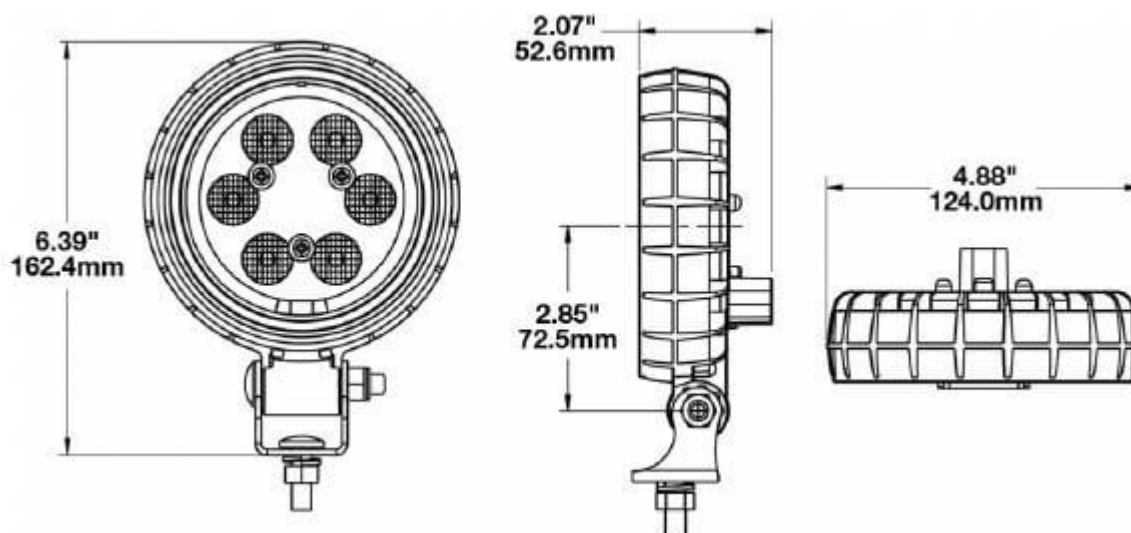

# LED-Arbeitsscheinwerfer Modell 670 XD SmartHeat

**Part no. AS-1789-6711**

12-24 V, Flood, heated lens

## Specifications

<b>Voltage range (V), nominal</b>	12-24
<b>Voltage range (V), functional</b>	10-30
<b>Power consumption (W)</b>	15.6-14.4 / 25.2-26.4 (without/with heater)
<b>Load capacity</b>	
<b>Temperature range (°C)</b>	-40 to 65
<b>Brightness</b>	
<b>Brightness (raw lm)</b>	1080
<b>Brightness (effective lm)</b>	780
<b>Brightness (cd)</b>	
<b>Brightness (lx)</b>	
<b>Performance class</b>	up to 1000 lm eff.
<b>Beam pattern/lens</b>	
<b>Beam angle [°]</b>	
<b>Colour Temperature (K)</b>	5000
<b>Others</b>	
<b>Ingress protection</b>	IP69K
<b>Resistivity</b>	

## Dimensions

## Mounting

Mounting type	Universal mount, 5/16"-18x1
Installation dimensions/diameter [mm]	
Installation depth [mm]	
Connector	Deutsch plug (DT04-2P)
Mating connector	Deutsch plug (DT06-2S)
Reverse polarity protection	1