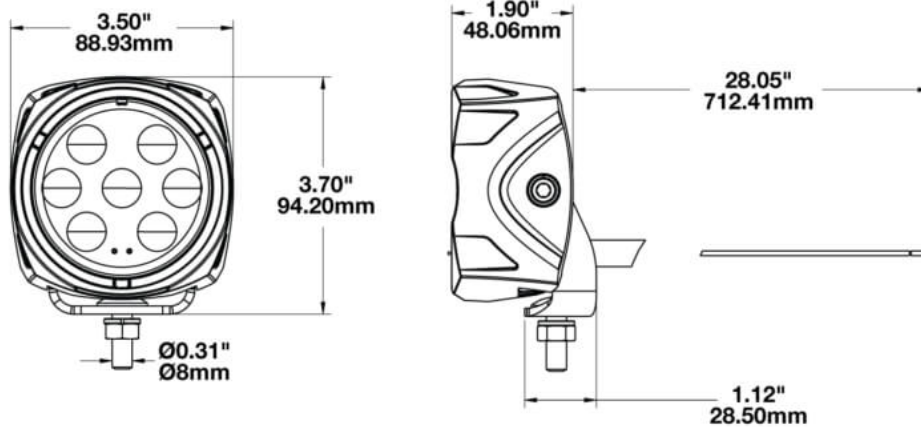

Part no. AS-1788-44111

12 V, 1300 lm, flood

Specifications

Voltage range (V), nominal	12
Voltage range (V), functional	9-16
Power consumption (W)	19,7-15,3
Load capacity	
Temperature range (°C)	-40 bis 85
Brightness	
Brightness (raw lm)	2450
Brightness (effective lm)	1300
Brightness (cd)	
Brightness (lx)	
Performance class	1000 bis 3000 lm eff.
Beam pattern/lens	
Beam angle [°]	
Colour Temperature (K)	5000
Others	
Ingress protection	
Resistivity	

Part no. AS-1788-44111

Dimensions

Mounting

Mounting type	Universalhalterung, M8-1,25x25
Installation dimensions/diameter [mm]	
Installation depth [mm]	
Connector	Kabel
Mating connector	
Reverse polarity protection	1
Black wire	Masse
Red wire	Arbeitsscheinwerfer

Part no. AS-1788-44111

Others

Material (Housing)	Aluminium
Material (Diffusing lens)	Polycarbonat
Color (Housing)	Schwarz
Color (Mount)	
Color (Diffusing lens)	Klar

Variants

AS-1788-44111	12 V, 1300 lm, Geländeausleuchtung
AS-1817-44112	12 V, Nahfeldausleuchtung
AS-1818-44113	12 V, Spot