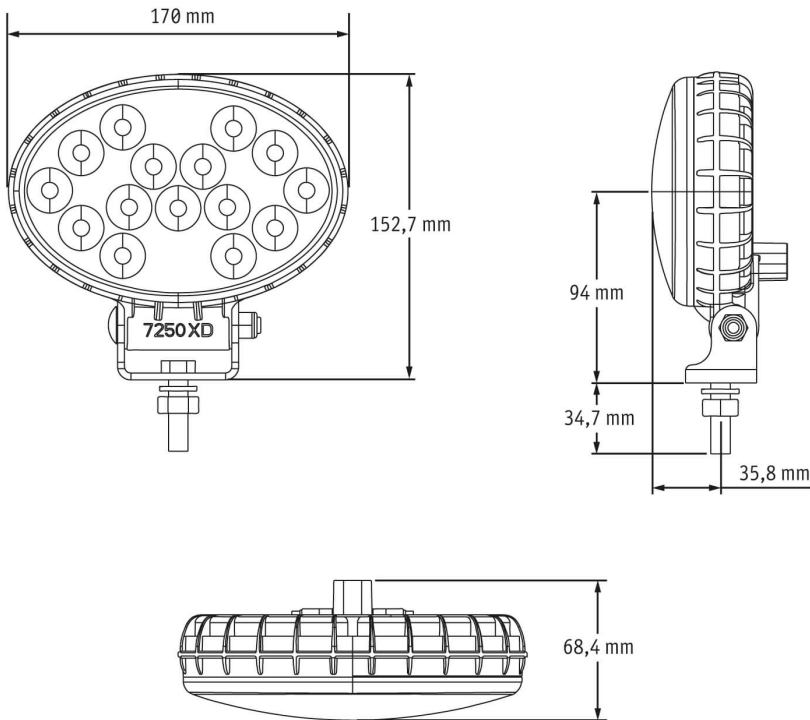

# LED-Arbeitsscheinwerfer Modell 7250 XD

**Part no. AS-1410-72111**

12-24 V, 1,400 lm, flood

## Specifications

<b>Voltage range (V), nominal</b>	12-24
<b>Voltage range (V), functional</b>	10-32
<b>Power consumption (W)</b>	19.2-21.6
<b>Load capacity</b>	
<b>Temperature range (°C)</b>	-40 to 65
<b>Brightness</b>	
<b>Brightness (raw lm)</b>	
<b>Brightness (effective lm)</b>	1400
<b>Brightness (cd)</b>	
<b>Brightness (lx)</b>	
<b>Performance class</b>	1000 to 3000 lm eff.
<b>Beam pattern/lens</b>	Geländeausleuchtung
<b>Beam angle [°]</b>	
<b>Colour Temperature (K)</b>	5000
<b>Others</b>	
<b>Ingress protection</b>	IP69K
<b>Resistivity</b>	

## Dimensions

## Mounting

Mounting type	Universal mount, 3/8"-16x1.5"
Installation dimensions/diameter [mm]	
Installation depth [mm]	
Connector	Deutsch plug (DT04-2P)
Mating connector	Deutsch plug (DT06-2S)
Reverse polarity protection	1
Black wire	Masse
Red wire	Arbeitsscheinwerfer