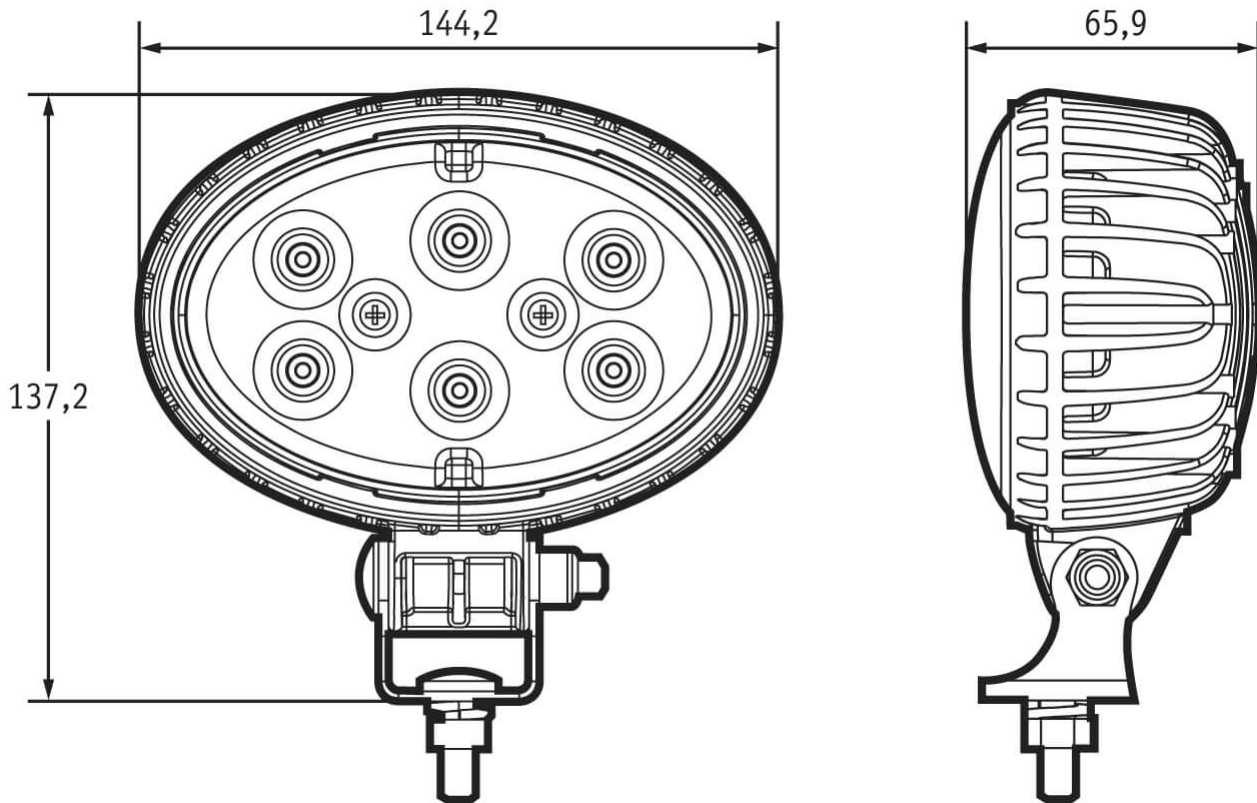

## Specifications

|                                      |                       |
|--------------------------------------|-----------------------|
| <b>Voltage range (V), nominal</b>    | 12-24                 |
| <b>Voltage range (V), functional</b> | 10-36                 |
| <b>Power consumption (W)</b>         | 42                    |
| <b>Load capacity</b>                 |                       |
| <b>Temperature range (°C)</b>        | -40 bis 65            |
| <b>Brightness</b>                    |                       |
| <b>Brightness (raw lm)</b>           |                       |
| <b>Brightness (effective lm)</b>     | 2600                  |
| <b>Brightness (cd)</b>               |                       |
| <b>Brightness (lx)</b>               |                       |
| <b>Performance class</b>             | 1000 bis 3000 lm eff. |
| <b>Beam pattern/lens</b>             | Geländeausleuchtung   |
| <b>Beam angle [°]</b>                |                       |
| <b>Colour Temperature (K)</b>        | 5000                  |
| <b>Others</b>                        |                       |
| <b>Ingress protection</b>            | IP69K                 |
| <b>Resistivity</b>                   |                       |

## Dimensions