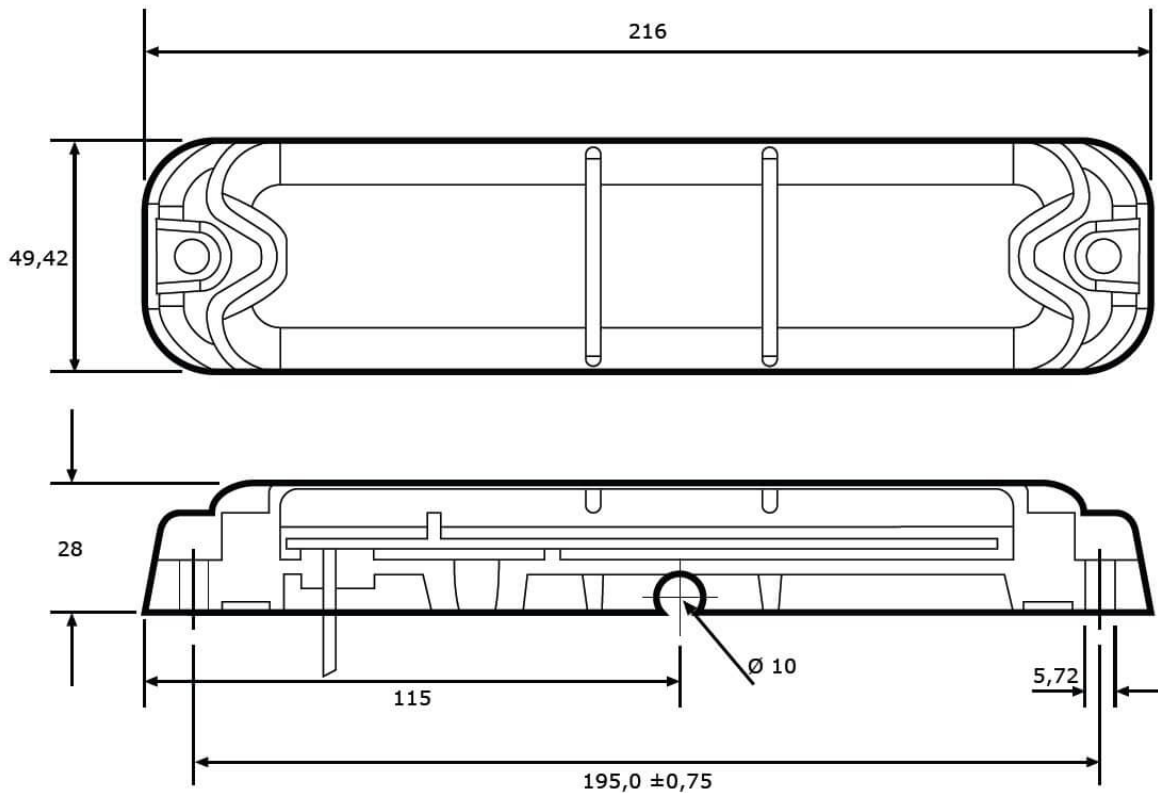

**Part no. AL-561-28224**

12-24 V, white, frosted glass

## Specifications

<b>Voltage range (V), nominal</b>	12-24
<b>Voltage range (V), functional</b>	
<b>Power consumption (W)</b>	
<b>Load capacity</b>	
<b>Temperature range (°C)</b>	-40 to 65
<b>Brightness</b>	
<b>Brightness (raw lm)</b>	
<b>Brightness (effective lm)</b>	
<b>Brightness (cd)</b>	
<b>Brightness (lx)</b>	
<b>Performance class</b>	
<b>Beam pattern/lens</b>	Innenraumbeleuchtung
<b>Beam angle [°]</b>	
<b>Colour Temperature (K)</b>	
<b>Others</b>	
<b>Ingress protection</b>	IP66
<b>Resistivity</b>	
<b>Standards</b>	
<b>Electromagnetic Compatibility</b>	
<b>Transient spike protection</b>	

## Dimensions

**Part no. AL-561-28224**