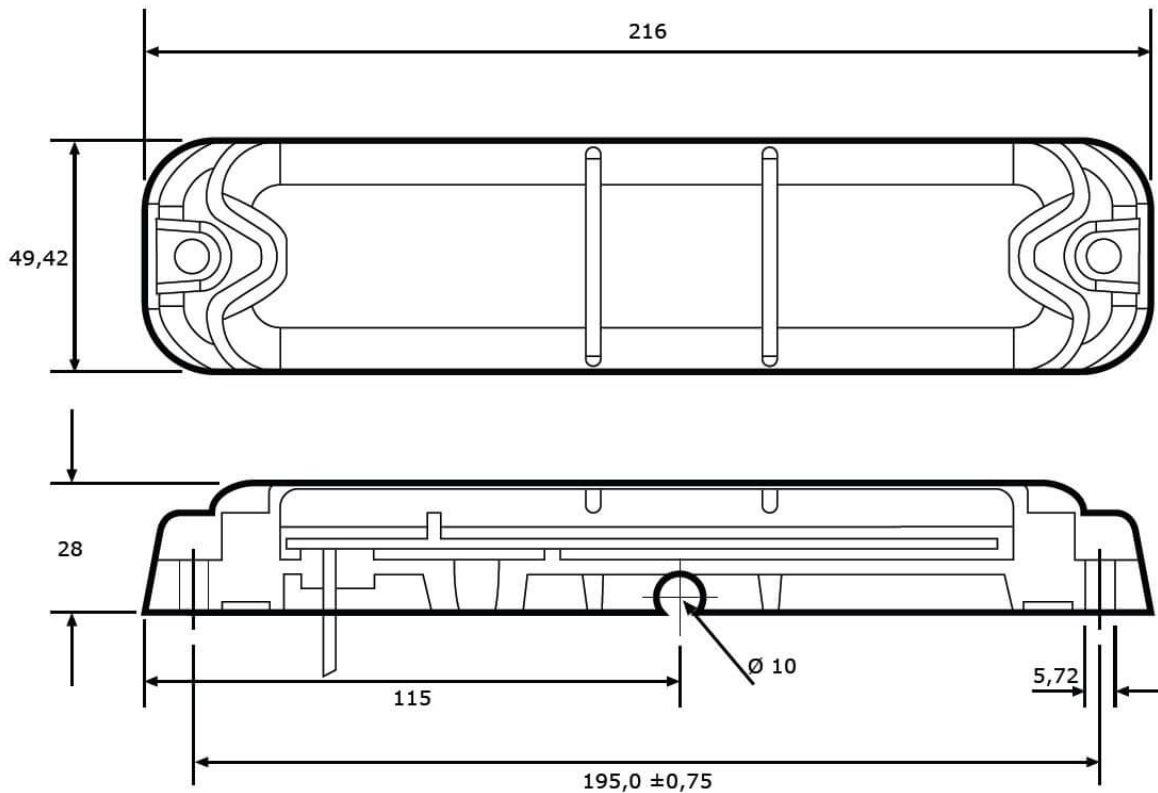

Part no. AL-561-28224

12-24 V, white, frosted glass

Specifications

| | |
|--------------------------------------|----------------------|
| Voltage range (V), nominal | 12-24 |
| Voltage range (V), functional | |
| Power consumption (W) | |
| Load capacity | |
| Temperature range (°C) | -40 bis 65 |
| Brightness | |
| Brightness (raw lm) | |
| Brightness (effective lm) | |
| Brightness (cd) | |
| Brightness (lx) | |
| Performance class | |
| Beam pattern/lens | Innenraumbeleuchtung |
| Beam angle [°] | |
| Colour Temperature (K) | |
| Others | |
| Ingress protection | IP66 |
| Resistivity | |
| Standards | |
| Electromagnetic Compatibility | |
| Transient spike protection | |

Dimensions

Mounting

| | |
|---------------------------------------|--------------------------------------|
| Mounting type | Flachmontage (mit Kabeldurchführung) |
| Installation dimensions/diameter [mm] | |
| Installation depth [mm] | |
| Connector | Kabel |
| Mating connector | |
| Reverse polarity protection | 1 |
| Black wire | Masse |
| Red wire | Innenleuchte |