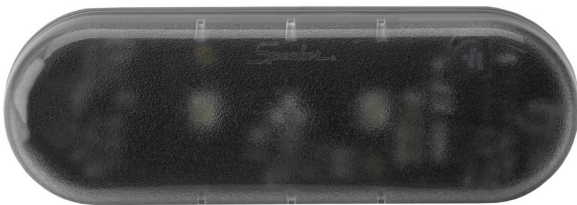

**Part no. AL-560-41224**

12-48 V, white, compartment light

## Specifications

<b>Voltage range (V), nominal</b>	12-48
<b>Voltage range (V), functional</b>	
<b>Power consumption (W)</b>	6
<b>Load capacity</b>	
<b>Temperature range (°C)</b>	-40 bis 65
<b>Brightness</b>	
<b>Brightness (raw lm)</b>	
<b>Brightness (effective lm)</b>	
<b>Brightness (cd)</b>	
<b>Brightness (lx)</b>	
<b>Performance class</b>	
<b>Beam pattern/lens</b>	
<b>Beam angle [°]</b>	
<b>Colour Temperature (K)</b>	
<b>Others</b>	
<b>Ingress protection</b>	IP67
<b>Resistivity</b>	

## Mounting

Mounting type	Flachmontage, M4-0,7x16 (2x)
Installation dimensions/diameter [mm]	
Installation depth [mm]	
Connector	Kabel
Mating connector	
Reverse polarity protection	1

**Part no. AL-560-41224**

## Others

Material (Housing)	Polycarbonat
Material (Diffusing lens)	Polycarbonat
Color (Housing)	
Color (Mount)	Schwarz
Color (Diffusing lens)	Klar