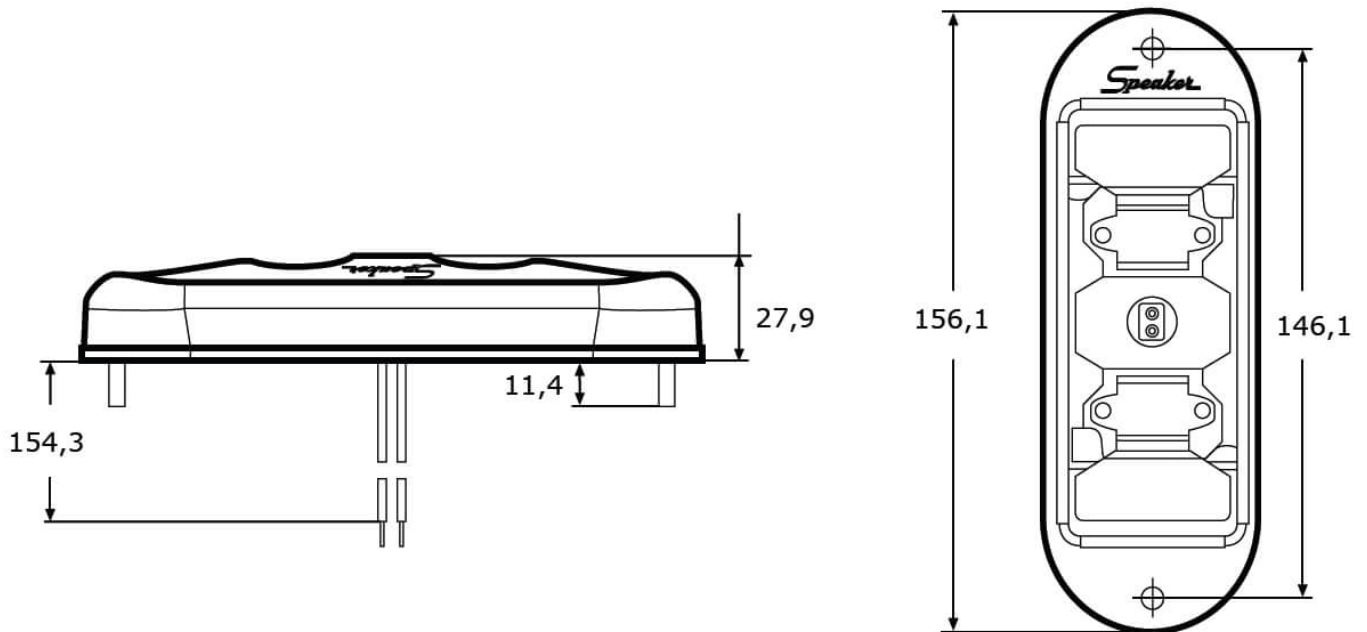

**Part no. AL-560-41224**

12-48 V, white, compartment light

## Specifications

<b>Voltage range (V), nominal</b>	12-48
<b>Voltage range (V), functional</b>	
<b>Power consumption (W)</b>	6
<b>Load capacity</b>	
<b>Temperature range (°C)</b>	-40 bis 65
<b>Brightness</b>	
<b>Brightness (raw lm)</b>	
<b>Brightness (effective lm)</b>	
<b>Brightness (cd)</b>	
<b>Brightness (lx)</b>	
<b>Performance class</b>	
<b>Beam pattern/lens</b>	
<b>Beam angle [°]</b>	
<b>Colour Temperature (K)</b>	
<b>Others</b>	
<b>Ingress protection</b>	IP67
<b>Resistivity</b>	

## Dimensions

## Mounting

Mounting type	Flachmontage, M4-0,7x16 (2x)
Installation dimensions/diameter [mm]	
Installation depth [mm]	
Connector	Kabel
Mating connector	
Reverse polarity protection	1

**Part no. AL-560-41224**