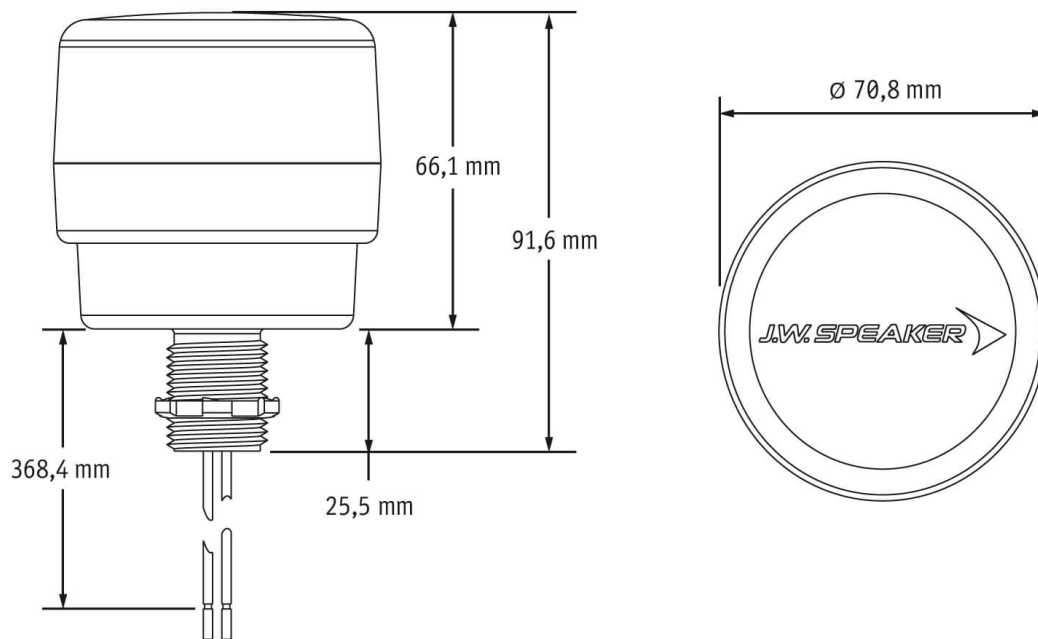

Part no. AL-2126-52551

12-80 V, red/green, pipe mount

Specifications

| | |
|--------------------------------------|------------|
| Voltage range (V), nominal | 12-80 |
| Voltage range (V), functional | 12-80 |
| Power consumption (W) | 2,14-5,44 |
| Load capacity | |
| Temperature range (°C) | -40 bis 65 |
| Brightness | |
| Brightness (raw lm) | |
| Brightness (effective lm) | |
| Brightness (cd) | |
| Brightness (lx) | |
| Performance class | |
| Beam pattern/lens | |
| Beam angle [°] | |
| Colour Temperature (K) | |
| Others | |
| Ingress protection | |
| Resistivity | |

Part no. AL-2126-52551

Dimensions

Mounting

| | |
|--|------------------------|
| Mounting type | Rohrmontage (1/2" NPT) |
| Installation dimensions/diameter [mm] | |
| Installation depth [mm] | |
| Connector | Kabel |
| Mating connector | |
| Reverse polarity protection | 1 |
| Black wire | Masse |
| Red wire | Rote LED |
| White wire | Grüne LED |