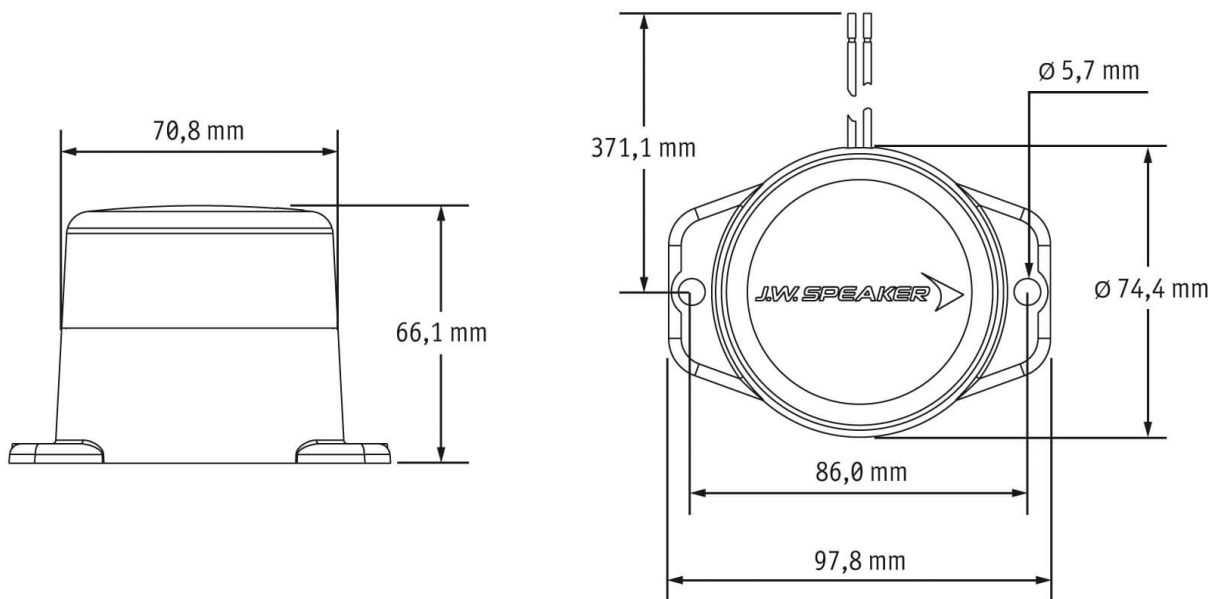

**Part no. AL-2095-53551**

12-80 V, red/green, flat mount, for vehicles/work machines

## Specifications

|                                      |           |
|--------------------------------------|-----------|
| <b>Voltage range (V), nominal</b>    | 12-80     |
| <b>Voltage range (V), functional</b> | 12-80     |
| <b>Power consumption (W)</b>         | 2.14-5.44 |
| <b>Load capacity</b>                 |           |
| <b>Temperature range (°C)</b>        | -40 to 65 |
| <b>Brightness</b>                    |           |
| <b>Brightness (raw lm)</b>           |           |
| <b>Brightness (effective lm)</b>     |           |
| <b>Brightness (cd)</b>               |           |
| <b>Brightness (lx)</b>               |           |
| <b>Performance class</b>             |           |
| <b>Beam pattern/lens</b>             |           |
| <b>Beam angle [°]</b>                |           |
| <b>Colour Temperature (K)</b>        |           |
| <b>Others</b>                        |           |
| <b>Ingress protection</b>            |           |
| <b>Resistivity</b>                   |           |

## Dimensions